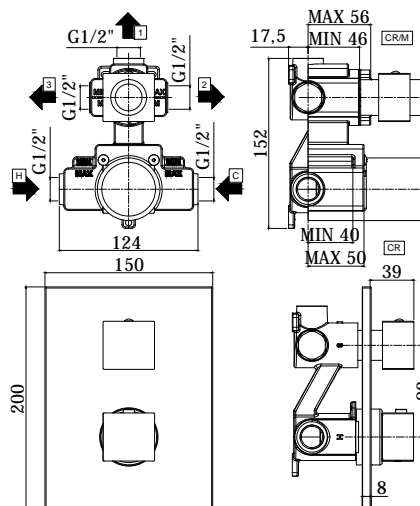

## DESCRIPTION

Concealed thermostatic shower mixer (3 outlets) complete with:

- wall plate 150x200mm
- 1/2"G connections