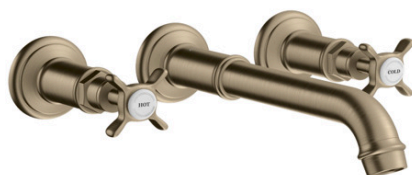

AXOR Montreux
3-hole basin mixer for concealed installation wall-mounted with spout 165 - 225 mm and cross handles

Surfaces: **Brushed Nickel** Article Number: **16532820**

Description

product features

- consists of: 3-hole basin mixer for concealed installation wall-mounted, waste set
- projection 165 - 225 mm
- normal spray
- flow rate at 3 bar: 5 l/min
- suitable for continuous flow water heaters
- non-closing waste set
- scope of supply: handles, escutcheon, spout (variable length from 165 - 225 mm)

Technology

Product image