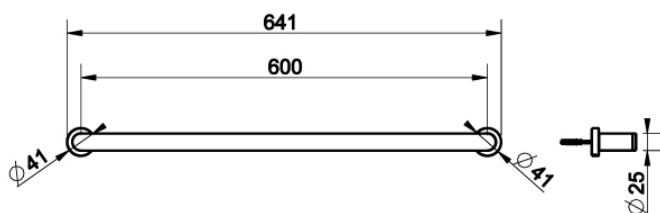

38903 VIA MANZONI ACCESSORIES

GESI®

60 cm centre distance towel rail.

Technical features

- Fixing kit included

Certifications

- Igienic certification not required

Available Finishes