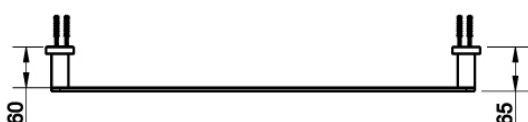

38903 VIA MANZONI ACCESSORIES

GESI®

60 cm centre distance towel rail.

Technical features

- Fixing kit included

Certifications

- Igienic certification not required

Available Finishes