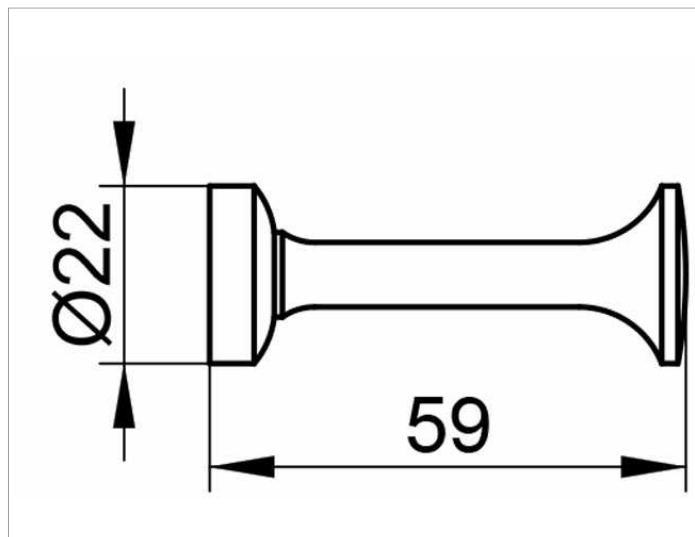

Elegance

11615010000 Крючок для полотенца

ИЗДЕЛИЕ

ЧЕРТЕЖ

поверхность

хром

спецификации

KEUCO ELEGANCE Towel hook double 11615010000
Chrome-plated Double towel hook with an elegant shape,
slightly shaped surface,
with a timeless design
Projection 2-5/16"
The Towel hook will be discretely mounted
incl. corrosion-free mounting material