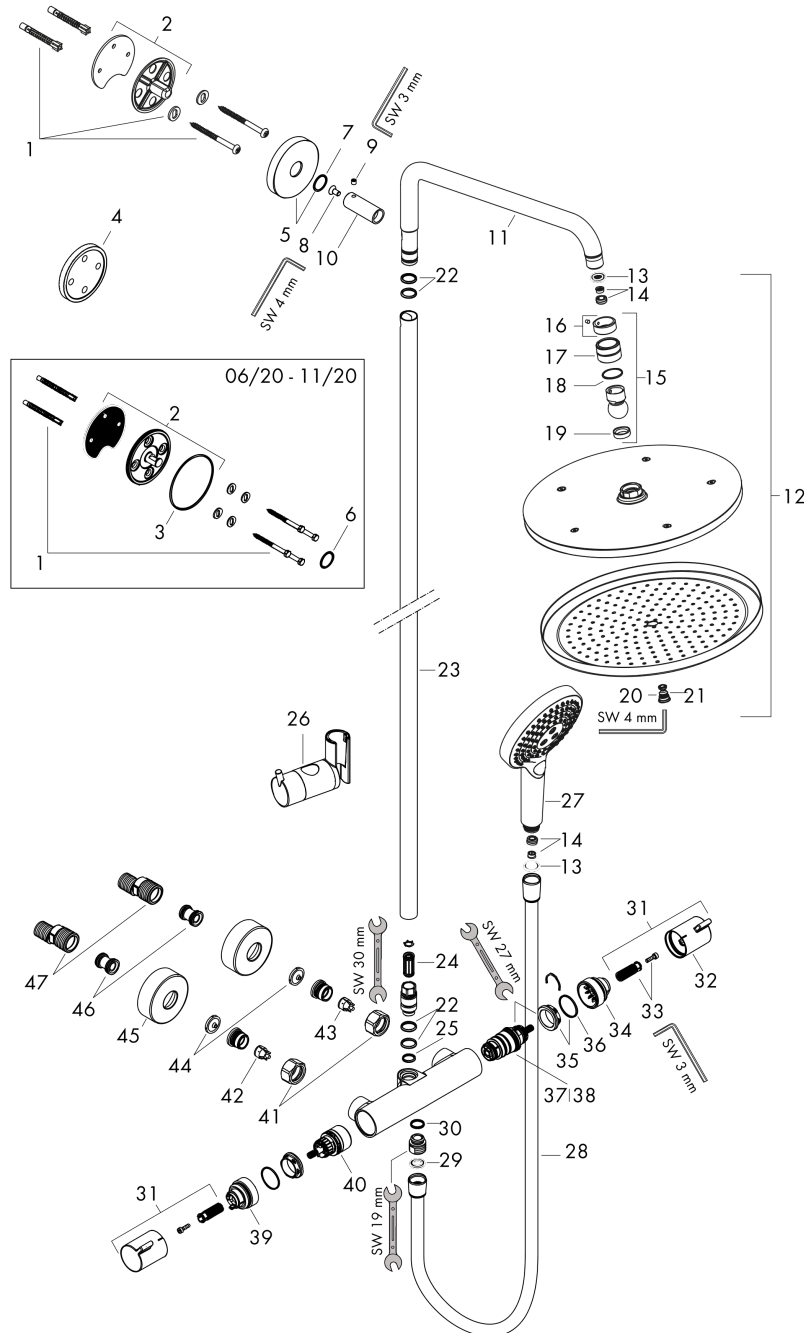

Croma Select S
Showerpipe 280 1jet EcoSmart 9 л/мин с термостатом и ручным душем Raindance Select S
120 3jet

Поверхности : шлиф. черный хром   Артикульный номер: 26891340

Покомпонентное изображение

Год выпуска: >06/20

Croma Select S
Showerpipe 280 1jet EcoSmart 9 л/мин с термостатом и ручным душем Raindance Select S
120 3jet

Поверхности : **шлиф. черный хром**   Артикульный номер: **26891340**

Перечень запасных частей

Год выпуска: >06/20

Позиция	Описание	Артикульный номер	PC	PU
1	mounting set	98716000	-	1
2	wall flange	95688000	-	1
3	O-Ring 50x2	98187000	-	1
4	tile-matching-disk 7 mm	95239340	-	1
5	escutcheon Ø 60 mm	95692340	-	1
6	O-ring 20x2	98165000	-	1
7	O-ring 20x2,5	92602000	-	1
8	screw	92137000	-	1
9	hollow set screw M6x5	98447000	-	1
10	sleeve	92166340	-	1
11	shower arm	95985340	-	1
12	head shower	26221340	-	1
13	filter packing	94246000	-	1
14	flow limiter (9 l/min)	95659000	-	1
15	ball joint	98941340	-	1
16	lock washer	98942340	-	1
17	nut	97958340	-	1
18	lever collar	97536000	-	1
19	seal	97606000	-	1
20	air jet (Eco)	95795340	-	1
21	O-ring 7x2	98419000	-	1
22	O-ring 15x2,5	98131000	-	1
23	pipe 1030 mm	95915340	-	1
24	noise reduction	95009000	-	1
25	O-ring 12x2,25	98382000	-	1
26	support, assy	97651340	-	1
27	handshower	26531340	-	1
28	shower hose Isiflex'B 1,60 m	28276340	-	1
29	seal	98058000	-	1
30	O-ring 14x2	98129000	-	1
31	handle	95836340	-	1
32	pushbutton	92848340	-	1
33	handle fixing set	95843000	-	1
34	safety set	95839000	-	1
35	nut	98913000	-	1
36	O-ring 26x1,5	98390000	-	1
37	thermostat cartridge	98282000	-	1
38	cartridge for exchanged connections	92373000	-	1
39	stop ring for flow control	95927000	-	1
40	shut off unit with selector	98283000	-	1
41	set of nuts	96157340	-	1