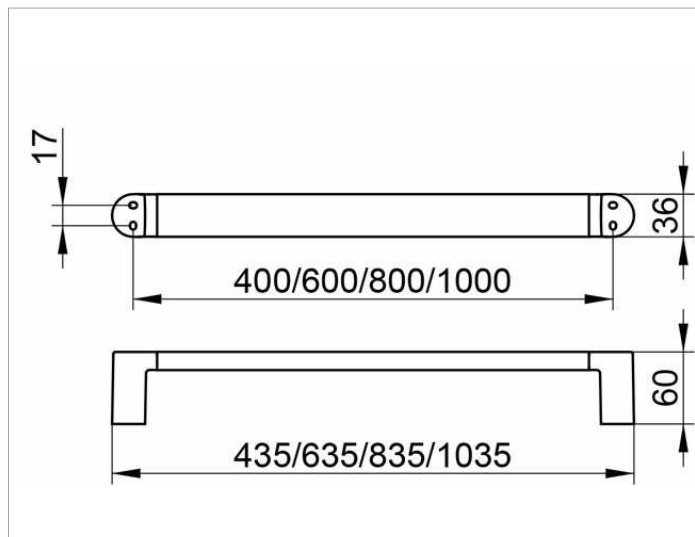

Elegance

11601010600 Полотенцедержатель

ИЗДЕЛИЕ

ЧЕРТЕЖ

поверхность

хром

Габариты

600 mm

спецификации

KEUCO ELEGANCE Towel rail 11601010600

Chrome-plated Towel rail

Elegant, oval profile,

slightly shaped surfaces in a timeless design,

solid wall mounting in zinc cast,

easy to clean

Axle measurement 23-5/8",

Total width of 25",

Projection 2-3/8"

incl. corrosion-free mounting material