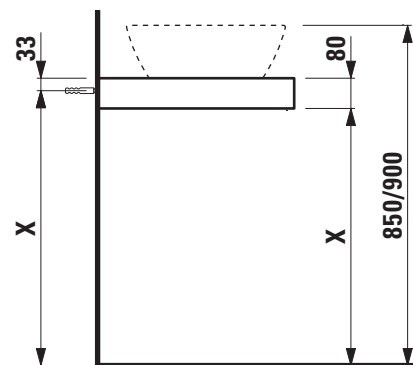

TECHNICAL DRAWINGS / S 1 : 20

B / mm	Ceramic
370	Palomba s1680.1
492	Val s1228.2 (semi-wet-area right)
507	Palomba s1680.2
545	Val s1228.1

B / mm	Ceramic
546	Palomba s1680.3
700	Val s1228.2 (semi-wet-area left)
803	Kartell by Laufen s1233.2
595,5	all other from matrix for washtops Case

X = The exact height must be set during installation.