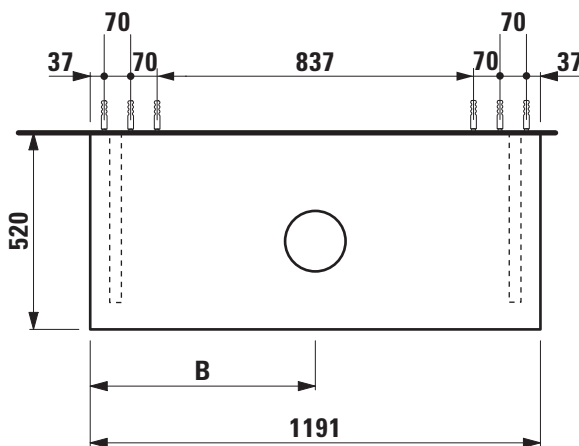

TECHNICAL DRAWINGS / S 1 : 20

B / mm	Ceramic
370	Palomba s1680.1
492	Val s1228.2 (semi-wet-area right)
507	Palomba s1680.2
545	Val s1228.1

B / mm	Ceramic
546	Palomba s1680.3
700	Val s1228.2 (semi-wet-area left)
803	Kartell by Laufen s1233.2
595,5	all other from matrix for washtops Case

X = The exact height must be set during installation.