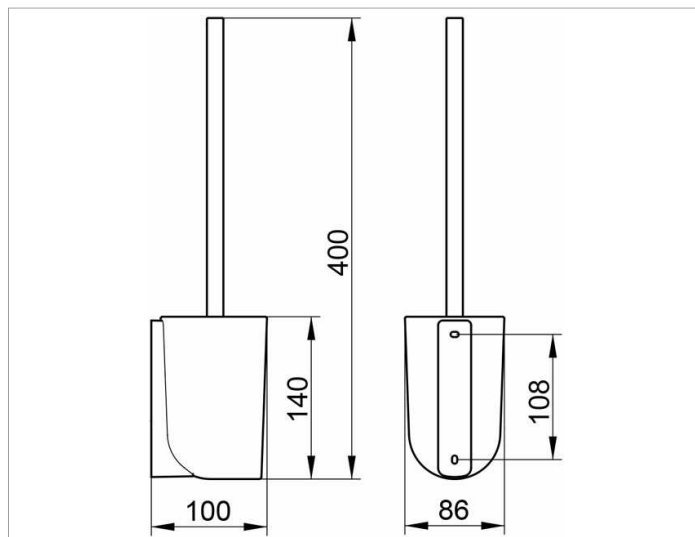

Elegance

11669019000 Туалетный гарнитур

ИЗДЕЛИЕ

ОПИСАНИЕ ИЗДЕЛИЯ

в комплекте с хрустальной колбой,
щеткой и запасной головкой ершика

поверхность

хром

ЧЕРТЕЖ

спецификации

KEUCO ELEGANCE Toilet brush set 11669019000
Chrome-plated toilet brush set with an elegant shape,
slightly shaped surfaces with a timeless design,
Wall mounted model,
complete with genuine matt crystal insert,
brush wit handle and spare brush head
Height 5-1/2" (Height incl. brush 15-3/4")
Width 3-3/8"
Projection 3-15/16"
The brush set is discretely mounted
incl. corrosion-free mounting material