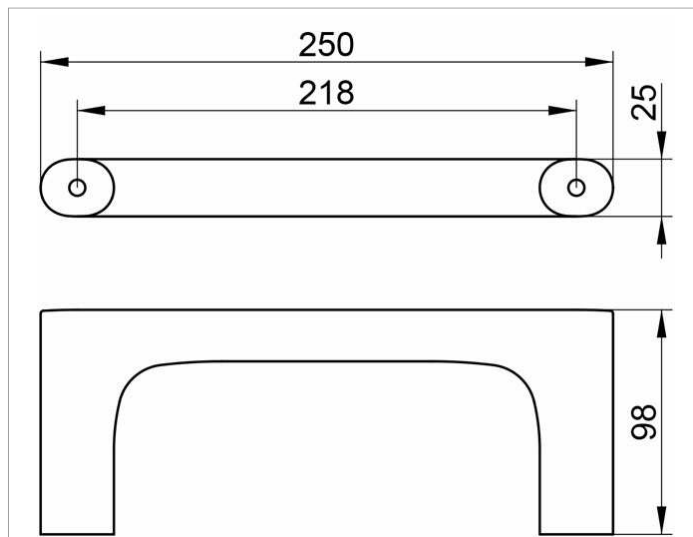

Edition 400

11521010000 Кольцо для полотенца

ИЗДЕЛИЕ

ОПИСАНИЕ ИЗДЕЛИЯ

неповоротное

поверхность

хром

ЧЕРТЕЖ

спецификации

KEUCO Edition 400 towel ring, 11521010000
chrome-plated towel ring,
sculptural design,
with slightly rounded edges,
closed, rectangular outline,
rounded at the lower corners,
antistatic, easy to clean,
depth 3-7/8", width 9-13/16", height 1",
the towel ring is fitted concealed,
delivery included anti-corrosion fixings