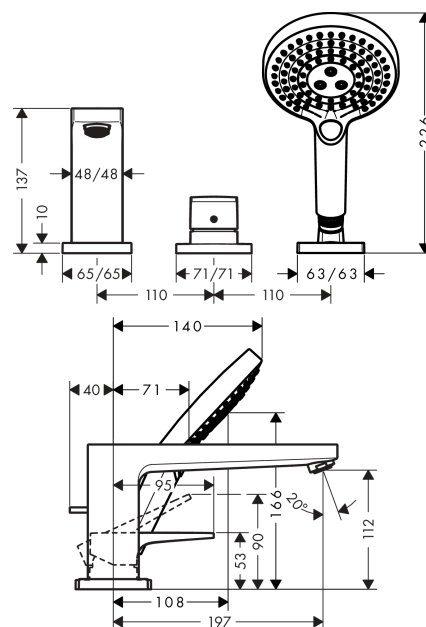

#### product features

- consists of: 3-hole rim mounted single lever bath mixer, hand shower, shower holder
- projection 197 mm
- connection type: basic set
- spray type mixer: normal spray
- spray type hand shower: Rain, RainAir, Whirl
- maximum pull-out length of hand shower: 1.60 m
- flow rate at 3 bar: 22 l/min
- ceramic valves hot/ cold 180°
- min. operating pressure: 1 bar
- max. operating pressure: 10 bar
- temperature limitation adjustable
- connection dimension: DN15

### Scale drawing