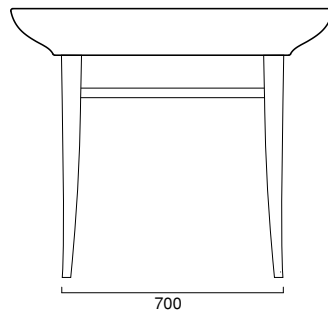

Washbasin for wall-hung or sit on installation. 0, 1 or 3 tapholes. Two versions available: for floor standing white-painted aluminium support frame installation or with chrome brass towel-rail or support frame installation.

struttura a terra in alluminio cromato
basin stand made in chrome aluminium
stehendes unterbaugestell aus aluminium verchromt
cod. 5ST100MU00

photo ■ 2D dwg ■
3D dwg ■