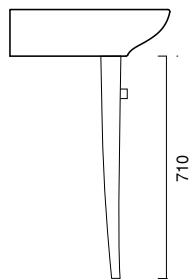

MUSE

100

MUSE 100

lavabo | washbasin | waschtisch
cod. 1100MU00

MUSE 100
struttura a terra in alluminio smaltato bianco
basin stand made in white glazed aluminium
stehendes unterbaugestell aus aluminium lackiert
cod. 5STS100MU00

struttura a terra in alluminio cromato
basin stand made in chrome aluminium
stehendes unterbaugestell aus aluminium verchromt
cod. 5ST100MU00

photo ■ 2D dwg ■
3D dwg ■