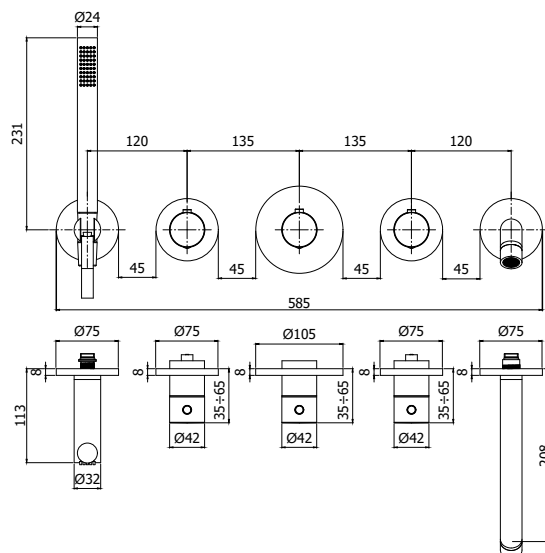

COLLECTION

modular box

PRODUCT IMAGE

TECHNICAL DRAWING

DESCRIPTION

External set for concealed thermostatic shower mixer (2 functions)
complete with:

- wall plates
- handles

- shower set
- spout

ART.

MDE 001 . .

for art. MDBOX001

- horizontal installation only

ZPRO 097

Extension for art. MDE001

- H20mm

FINISHES