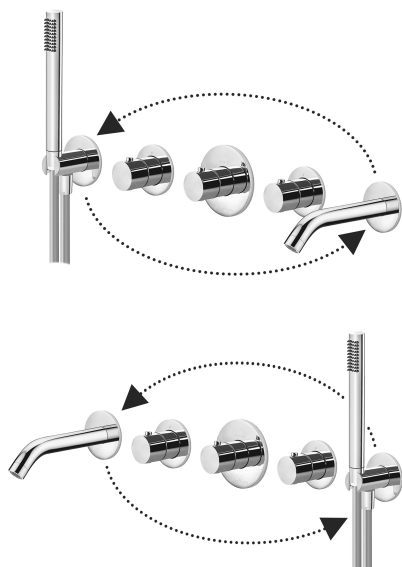

COLLECTION

modular box

PRODUCT IMAGE

TECHNICAL DRAWING

DESCRIPTION

External set for concealed thermostatic shower mixer (2 functions)
complete with:

- wall plates
- handles

- shower set
- spout

ART.

MDE 001 . .

for art. MDBOX001

- horizontal installation only

ZPRO 097

Extension for art. MDE001

- H20mm

FINISHES

MDE

CR - cromo
BO - bianco opaco
NO - nero opaco
ST - finitura steel looking

ZPRO

PRODUCT PAGE

www.paffoni.it