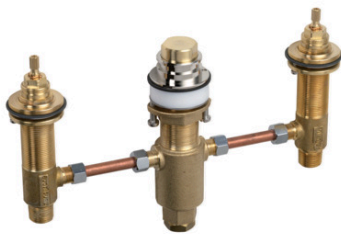

Basic set for 3-hole rim mounted bath mixer
Surfaces: n.a. Article Number: 15484180

Description

product features

- connection thread: G 1/2
- ceramic valves hot/ cold 90°

Product image

Scale drawing