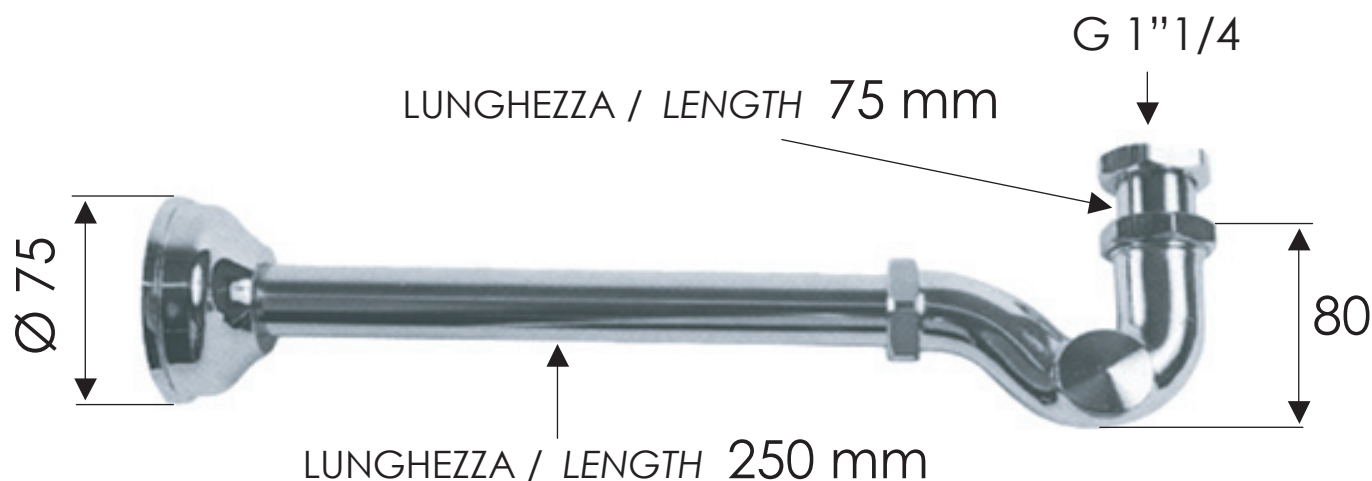

REMER

RUBINETTERIE

SCHEDA TECNICA

TECHNICAL FEATURES

ART. COD.

971

MATERIALI / MATERIALS

OTTONE CROMATO / CHROME PLATED BRASS