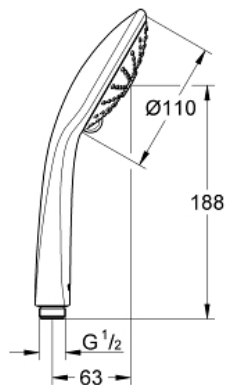

EUPHORIA 110 MASSAGE  
Hand shower 3 sprays

MODEL # 27239001

Pure Freude  
an Wasser

GROHE

**Product Description:**  
**EUPHORIA 110 MASSAGE**  
**Hand shower 3 sprays**

**Standard Specification:**

spray face Ø 110 mm

Rain, Massage, SmartRain

**GROHE EcoJoy** 9.5 l/min flow limiter

**GROHE DreamSpray** perfect spray pattern

**GROHE SprayDimmer** (stepless flow rate reduction)

**GROHE StarLight** chrome finish

spray plate white

**SpeedClean** anti-lime system

**Inner WaterGuide** for a longer life

universal mounting system, fitting all standard shower hoses

suitable for instantaneous heater

min. recommended pressure 1.0 bar

**Color:**

□ 27239001 chrome