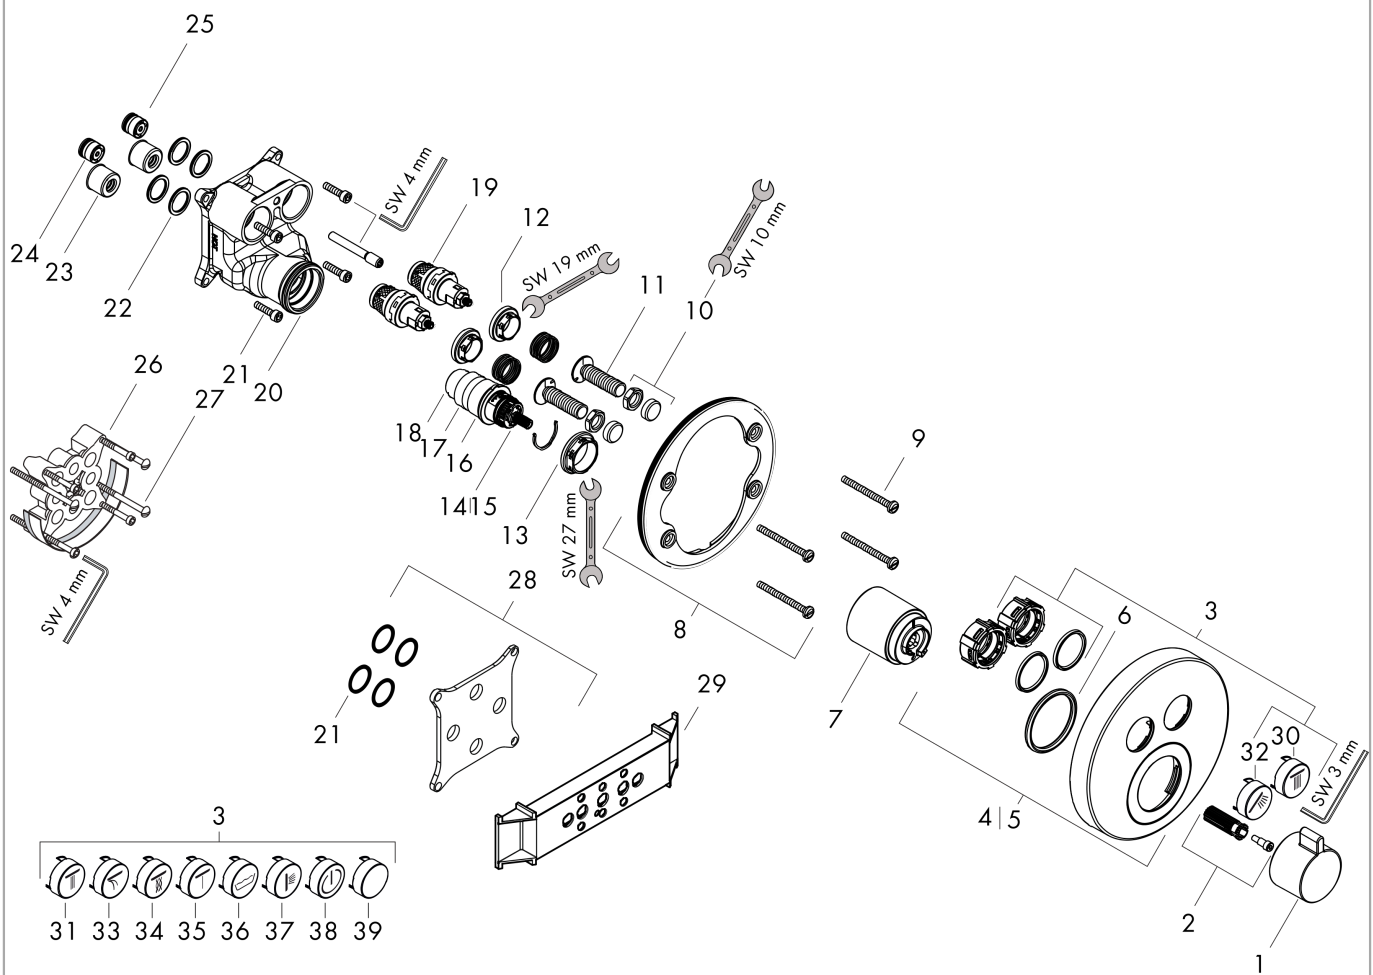

ShowerSelect S

Термостат ShowerSelect S, для 2 потребителей, CM

Поверхности : шлиф. бронза Артикулный номер: 15743140

Покомпонентное изображение

Год выпуска: >06/20

ShowerSelect S

Термостат ShowerSelect S, для 2 потребителей, CM

Поверхности : **шлиф. бронза** Артикульный номер: **15743140**

Перечень запасных частей

Год выпуска: >06/20

Позиция	Описание	Артикульный номер	PC	PU
1	handle for thermostat	92215140	-	1
2	handle fixing set	95843000	-	1
3	set of symbols	92218000	-	1
4	escutcheon Ø 150 mm	92325140	-	1
5	escutcheon for exchanged connections	92391XXX	-	-
6	O-ring 44x4	98471000	-	1
7	sleeve	92216140	-	1
8	holder for escutcheon	98793000	-	1
9	set of fixing screws	96454000	-	1
10	nut and flange	92696000	-	1
11	Select-adapter	92219000	-	1
12	nut	98368000	-	1
13	nut	98913000	-	1
14	thermostat cartridge	98282000	-	1
15	cartridge for exchanged connections	92373000	-	1
16	O-ring 20x1,5	98197000	-	1
17	O-ring 25x1,5	98146000	-	1
18	O-ring 25x2,5	92146000	-	1
19	shut off unit	95758000	-	1
20	O-ring 34x2	98383000	-	1
21	set of screws	96525000	-	1
22	O-ring 16x2	98133000	-	1
23	noise reduction	94073000	-	1
24	non return valve (pressure-resistant up to 2 MPa)	92594000	-	1
25	non return valve	97980000	-	1
26	extension 25 mm	13595000	-	1
27	set of fixing screws	97747000	-	1
28	compensation set 1°	95521000	-	1
29	fit-up aid	92540000	-	1
30	symbol head shower Rain large	93571880	-	1
31	symbol head shower Rain small	93572880	-	1
32	symbol handshower	93573880	-	1
33	symbol Flood jet	93574880	-	1
34	symbol Whirl	93575880	-	1
35	symbol Mono	93576880	-	1
36	symbol tub	93577880	-	1
37	symbol body shower	93578880	-	1
38	symbol ON/OFF	93579880	-	1
39	pushbutton	93955880	-	1