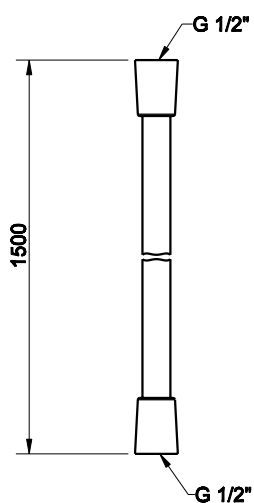

01637

1,50 m Cromalux flexible hose with conic 1/2" connections.

Technical features

1,50 m Cromalux flexible hose with conic 1/2" connections.

Certifications

Available Finishes