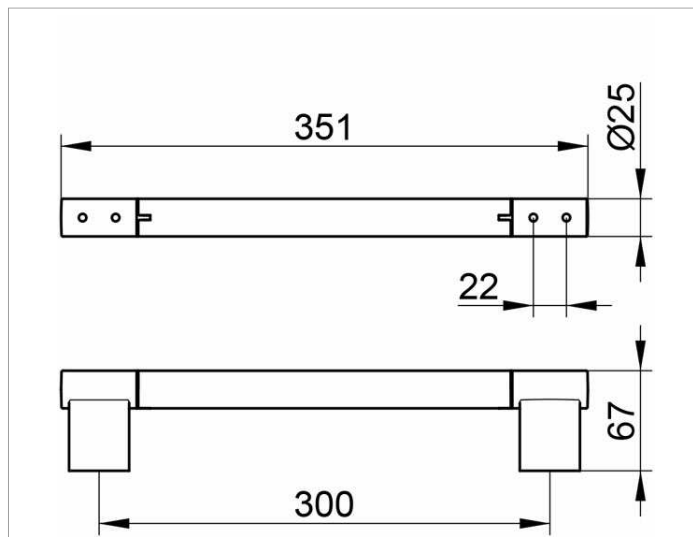

Plan
14907010000 Поручень

ИЗДЕЛИЕ

поверхность
хром

Габариты
300 mm

ЧЕРТЕЖ

спецификации

KEUCO PLAN grab rail 14907010000
Chrome-plated grab rail, in a stylish yet functional design
Load bearing up to 253 lb, anti static, easy to clean
Centre to centre 11-13/16" with overall width of 13-3/4"
Depth 2-5/8"
The grab rail is fitted with 4 hidden fixing points,
incl. corrosion-free mounting material