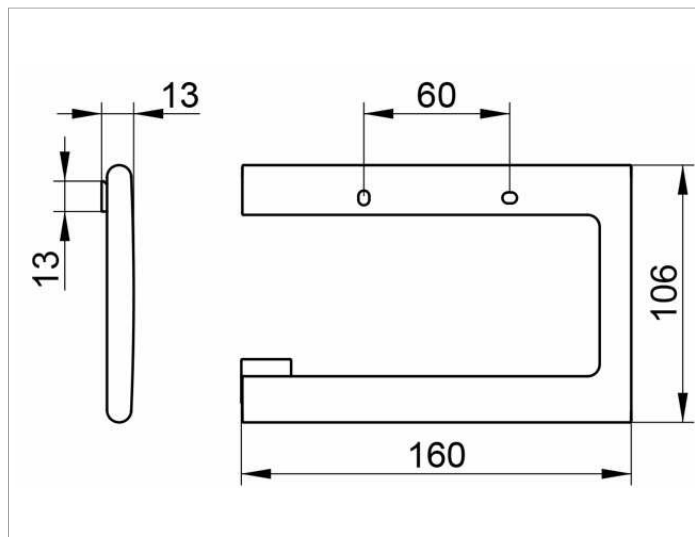

### ОПИСАНИЕ ИЗДЕЛИЯ

открытая форма  
для рулонов шириной до 120 мм

### спецификации

KEUCO Edition 400 Toilet paper holder, 11562010000  
chrome-plated toilet paper holder,  
sculptural design,  
easy to clean, wall-mounted,  
with concealed bearing,  
open form, for 3-15/16" / 4-3/4" wide paper rolls,  
width 6-5/16", height 4-3/16", depth 1/2",  
the toilet paper holder is fitted concealed,  
delivery included anti-corrosion fixings