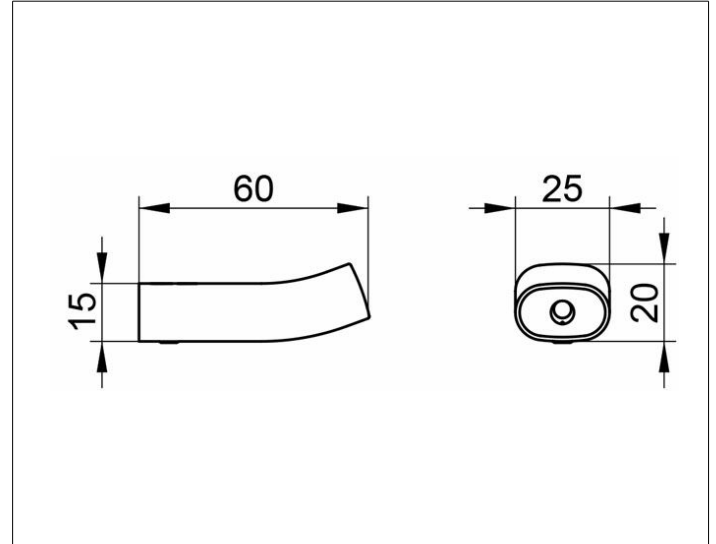

Edition 400

11514130000 Towel hook

PRODUCT

DRAWING

SURFACE

brushed black chrome

SPECIFICATIONS

KEUCO Edition 400 towel hook 11514130000
 brushed black chrome towel hook,
 sculptural design,
 with slightly rounded edges,
 hook head slightly angled, easy to clean,
 depth 2-3/8", width 1", total height 13/16",
 the towel hook is fitted concealed,
 delivery includes anti-corrosion fixings