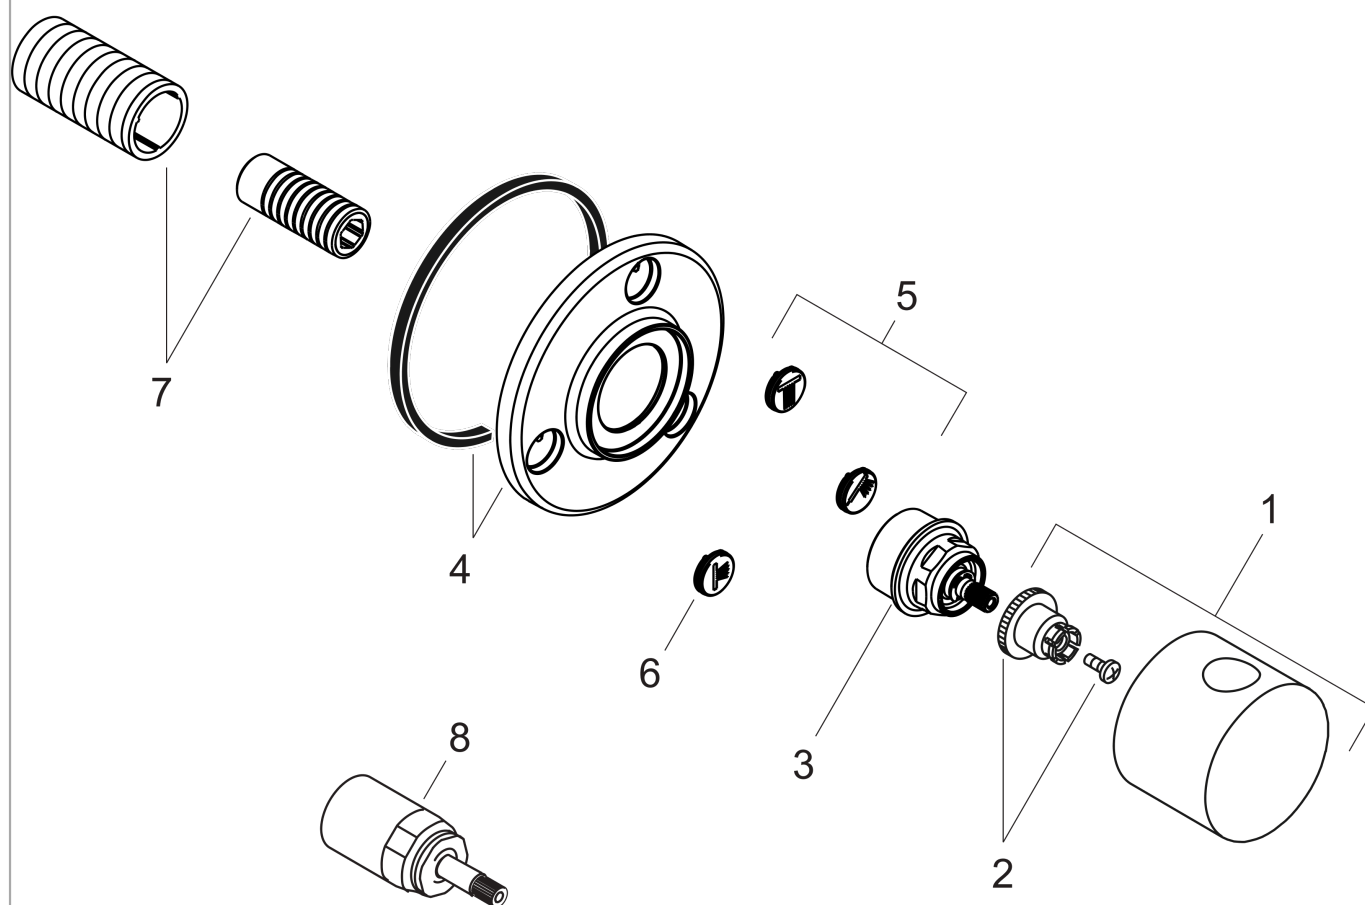

AXOR Uno
Shut-off/ diverter valve Trio/ Quattro for concealed installation
Surfaces: **Chrome** Article Number: **38933000**

Product image

Scale drawing

AXOR Uno
Shut-off/ diverter valve Trio/ Quattro for concealed installation
Surfaces: **Chrome** Article Number: **38933000**

Exploded Drawing

Year of production: >06/11

AXOR Uno
Shut-off/ diverter valve Trio/ Quattro for concealed installation
 Surfaces: **Chrome** Article Number: **38933000**

Spare part list

Year of production: >06/11

Pos.		Article Number	Price	PU
1	handle	38993000	-	1
2	handle fixing set	94184000	-	1
3	nut	98677000	-	1
4	escutcheon Ø 108 mm	95807000	-	1
5	set of symbols	95238000	-	1
6	O-ring 13x2	98128000	-	1
7	fixing set	96392000	-	1
8	extension 25 mm	96370000	-	1