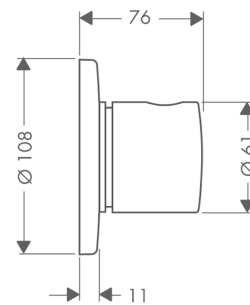

AXOR Uno
Shut-off/ diverter valve Trio/ Quattro for concealed installation
Surfaces: **Chrome** Article Number: **38933000**

Product image

Scale drawing

AXOR Uno
Shut-off/ diverter valve Trio/ Quattro for concealed installation
Surfaces: **Chrome** Article Number: **38933000**

Exploded Drawing

Year of production: >06/11

AXOR Uno
Shut-off/ diverter valve Trio/ Quattro for concealed installation
 Surfaces: **Chrome** Article Number: **38933000**

Spare part list

Year of production: >06/11

Pos.		Article Number	Price	PU
1	handle	38993000	-	1
2	handle fixing set	94184000	-	1
3	nut	98677000	-	1
4	escutcheon Ø 108 mm	95807000	-	1
5	set of symbols	95238000	-	1
6	O-ring 13x2	98128000	-	1
7	fixing set	96392000	-	1
8	extension 25 mm	96370000	-	1