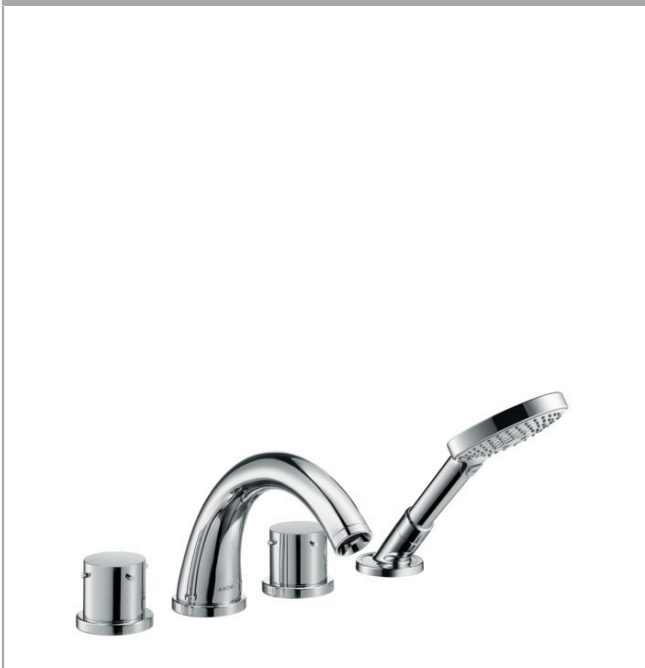

AXOR Starck
4-hole tile mounted bath mixer with zero handles
 Surfaces: **Chrome** Article Number: **10451000**

Description

product features

- consists of: 4-hole tile mounted bath mixer, hand shower, shower hose, shower holder
- projection 242 mm
- spray type mixer: normal spray
- spray type hand shower: Rain, RainAir (rain spray enriched with air), WhirlAir
- maximum pull-out length of hand shower: 1.10 m
- flow rate at 3 bar: 22 l/min
- scope of supply: handles, non-return valve, bath filler

Technology

Product image

Scale drawing