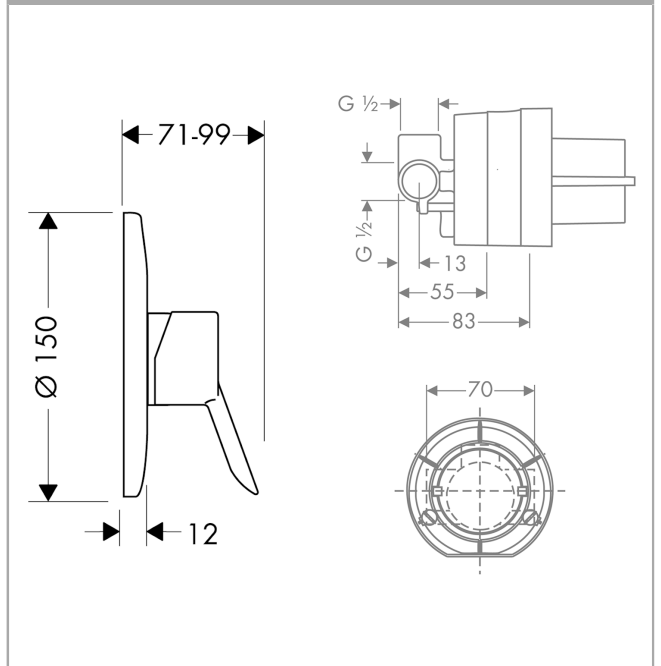

### Shower mixer set for concealed installation

Surfaces: **Chrome** Article Number: **31966000**

## Description

### product features

- consists of: single lever shower mixer, basic set
- 1 function
- connection type: basic set
- ceramic cartridge

## Scale drawing