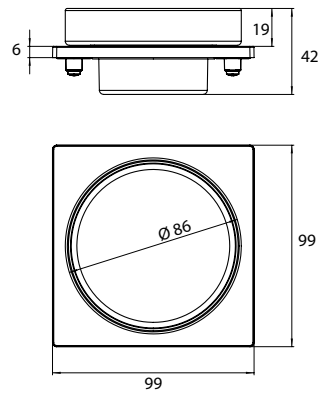

Soap holder (for rail) chrome

Art.No.1830 001 02

Soap dish, crystal glass clear