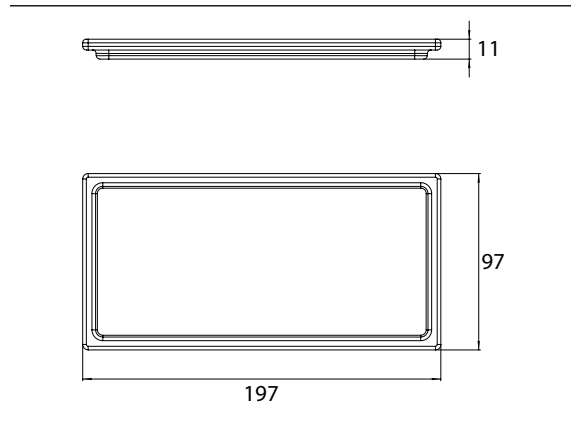

Glass shelf long (for rail) glass

Art.No.1866 000 03

crystal glass, clear