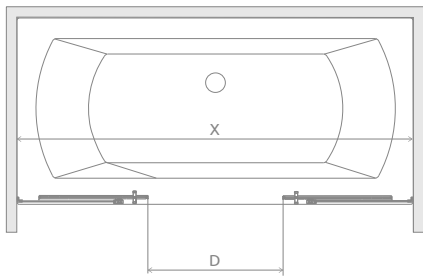

There is possibility of paid replacement of transparent magnetic gaskets for gaskets in black. You should clearly state it in the order.

Под заказ, за дополнительную цену можно заменить стандартные уплотнители на уплотнители в черном цвете. Ваш выбор укажите в заказе.

Model | Модель	X	D	H
PN DWD 140	1385-1415	550	1505
PN DWD 150	1485-1515	580	1505
PN DWD 160	1585-1615	650	1505
PN DWD 170	1685-1715	680	1505
PN DWD 180	1785-1815	750	1505

ADDITIONAL OPTIONS | ДОПОЛНИТЕЛЬНЫЕ ОПЦИИ

- MADE TO MEASURE p. 10
  ПОД ЗАКАЗ стр. 36
- GLASS VARIANTS p. 14
  ВАРИАНТЫ ЦВЕТА СТЕКЛА стр. 40
- ENGRAVING ON GLASS p. 54
  ГРАВИРОВКА НА СТЕКЛЕ стр. 55
- TOWEL HANGER p. 19
  ДЕРЖАТЕЛЬ ДЛЯ ПОЛОТЕНЕЦ стр. 45
- ACCESSORIES p. 590
  АКСЕССУАРЫ стр. 590

NAVIGATION | МОДЕЛЬНЫЙ РЯД