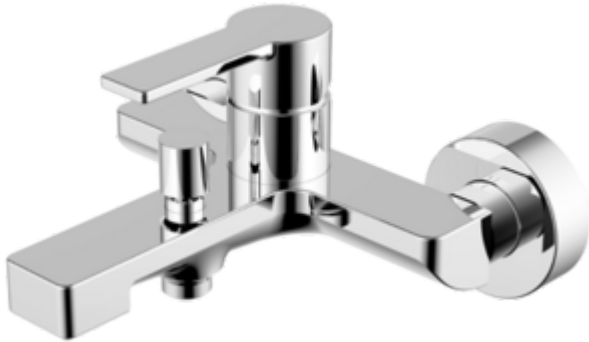

# BATH & SHOWER MIXER ARCHITECTURA

### 1 . POSITION

<b>Model</b>	<b>TVT103002000</b>
Collection	Architectura
PROJECTS	<span style="color: blue;">■</span> PLUS
Width	218 mm
Height	110 mm
Depth	195 mm
Weight	1,726 kg
description	<p>Connection hose: 1/2"</p> <p>With automatic diverter with automatic diverter Chrome</p> <p>Including: S-Connection Cartridge with ceramic discs With EasyClean feature, With AirPlus technology, With SmartPressure feature</p> <p>Optional miscellaneous: TVS1086000161 - Shower set, TVS1086000261 - Shower set with three spray types, TVS1086000361 - Shower set with three spray types, TVS1089000161 - Shower set with three spray types Flow rate spout: 27 l/min</p>
Installation	wall-mounted
Specification texts	<p>Architectura; Single-lever bath &amp; shower mixer; Size: 218 x 110 x 195 mm; wall-mounted; Connection hose: 1/2"; With automatic diverter; with automatic diverter; Chrome; S- Connection; Material: Brass; Cartridge with ceramic discs; With EasyClean feature, With AirPlus technology, With SmartPressure feature; Optional miscellaneous: TVS1086000161 - Shower set, TVS1086000261 - Shower set with three spray types, TVS1086000361 - Shower set with three spray types, TVS1089000161 - Shower set with three spray types; Flow rate spout: 27 l/min</p>