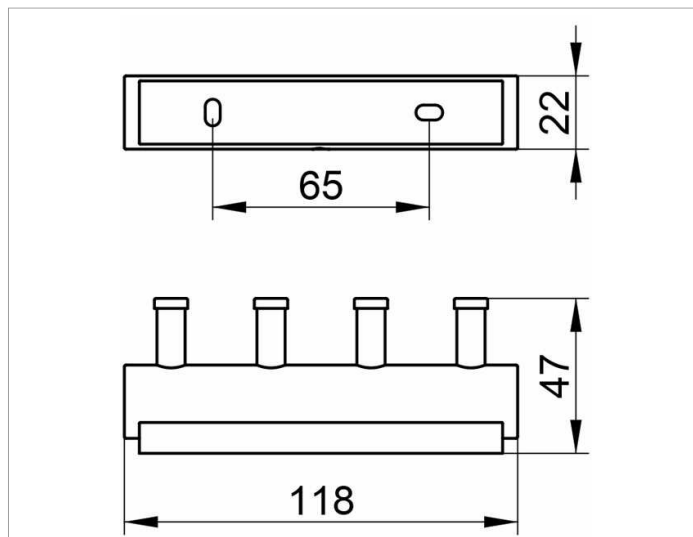

Plan

14913010000 Планка с крючками

ИЗДЕЛИЕ

ОПИСАНИЕ ИЗДЕЛИЯ

с 4 крючками

поверхность

хром

ЧЕРТЕЖ

спецификации

KEUCO PLAN towel-hook 14913010000

Chrome plated towel hook panel with 4 hooks

In a stylish yet functional cylindrical design

Easy to clean

Width 4-5/8", depth 1-7/8"

The towel hook panel is fitted with 2 hidden fixing points  
incl. corrosion-free mounting material