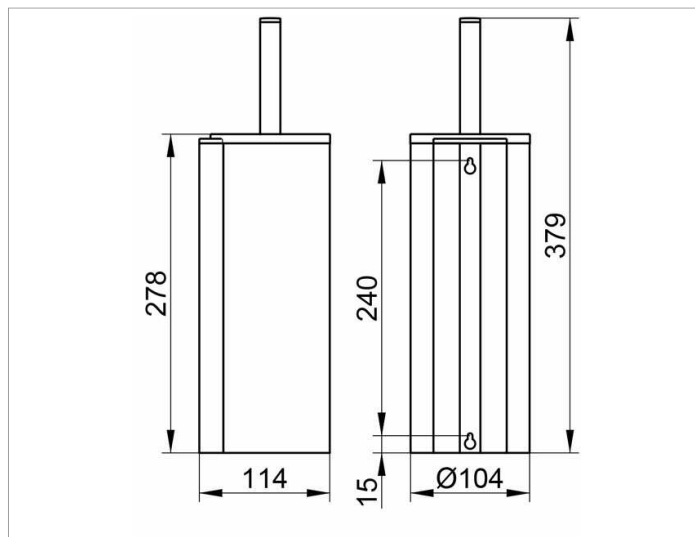

Plan

14964010100 Туалетный гарнитур

ИЗДЕЛИЕ

ОПИСАНИЕ ИЗДЕЛИЯ

в комплекте с пластиковой колбой, ершом с ручкой и запасной головкой ершика

поверхность

хром

ЧЕРТЕЖ

спецификации

KEUCO PLAN toilet brush set 14964010100
chrome-plated toilet brush set in a stylish yet functional design
wall mounted model complete with brush and spare brush head
removable synthetic insert for easy cleaning
height 10-15/16" (height including the brush 14-15/16"), diameter 4-1/4",
projection 4-1/2"
The toilet brush is fitted with 2 hidden fixing points
incl. corrosion-free mounting material