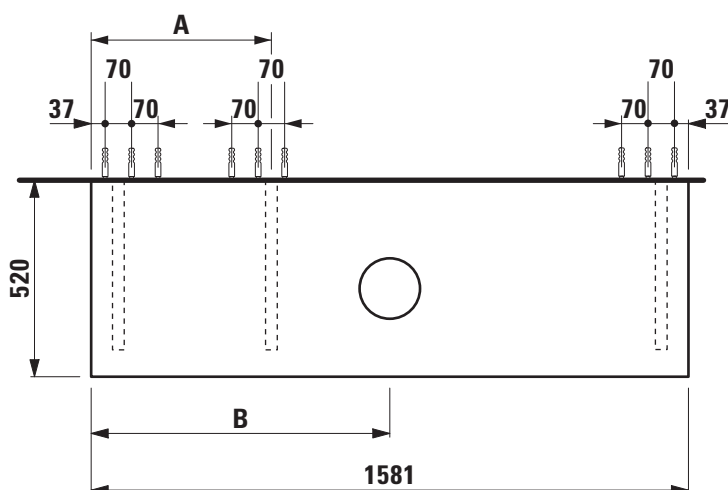

TECHNICAL DRAWINGS / S 1 : 20

A / mm	B / mm	Ceramic
477	565	Palomba s1680.1
477	687	Val s1228.2 (semi-wet-area right)
447	702	Palomba s1680.2
477	740	Val s1228.1
477	741	Palomba s1680.3
347	998	Kartell by Laufen s1233.2
347	790,5	Living City s1743.7, s1843.8

A / mm	B / mm	Ceramic
347	790,5	Living Square s1643.4
		Laufen Pro S s1696.4, s1696.5, s1696.6, s1696.7
		Laufen Pro s1295.6, s1295.8
477	894	Val s1228.2 (semi-wet-area left)
477	790,5	all other from matrix for washtops Case

X = The exact height must be set during installation.