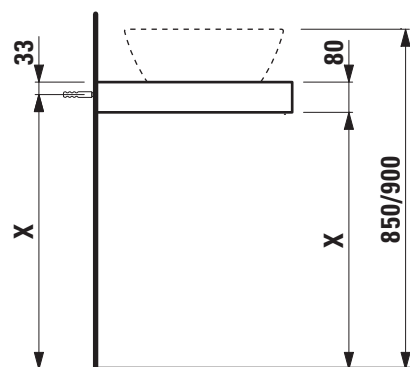

TECHNICAL DRAWINGS / S 1 : 20

A / mm	B / mm	Ceramic
477	565	Palomba s1680.1
477	687	Val s1228.2 (semi-wet-area right)
447	702	Palomba s1680.2
477	740	Val s1228.1
477	741	Palomba s1680.3
347	998	Kartell by Laufen s1233.2
347	790,5	Living City s1743.7, s1843.8

A / mm	B / mm	Ceramic
347	790,5	Living Square s1643.4
		Laufen Pro S s1696.4, s1696.5, s1696.6, s1696.7
		Laufen Pro s1295.6, s1295.8
477	894	Val s1228.2 (semi-wet-area left)
477	790,5	all other from matrix for washtops Case

X = The exact height must be set during installation.