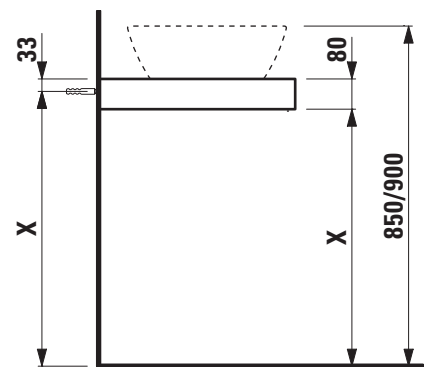

TECHNICAL DRAWINGS / S 1 : 20

A / mm	C / mm	Ceramic
790,5	225	Kartell by Laufen s1033.5
790,5	239	Kartell by Laufen s1233.2 (with tap bank right)
790,5	290	Val s1228.2 (semi-wet-area left)
587	301	Kartell by Laufen s1033.9
790,5	374	Kartell by Laufen s1033.4
790,5	445	Palomba s1680.3 Val s1228.1
790,5	447	Living City s1743.7
790,5	484	Palomba s1680.2
790,5	488	Val s1628.8
587	535	Living Square s1643.4

A / mm	C / mm	Ceramic
587	395	Living Square s1643.2 Laufen Pro S s1696.2, s1696.3, s1696.4 Laufen Pro s1795.3
587	447	Laufen Pro S s1696.7 Val s1628.5
790,5	500	Val s1228.2 (semi-wet-area right)
587	505	Val s1628.7
790,5	652	Kartell by Laufen s1233.2 (with tap bank left)
790,5	395	all other from matrix for washtops Case

X = The exact height must be set during installation.