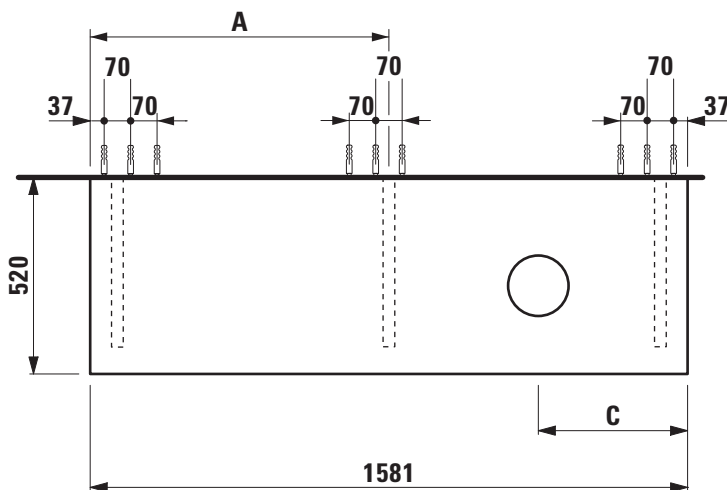

TECHNICAL DRAWINGS / S 1 : 20

A / mm	C / mm	Ceramic
790,5	225	Kartell by Laufen s1033.5
790,5	239	Kartell by Laufen s1233.2 (with tap bank right)
790,5	290	Val s1228.2 (semi-wet-area left)
587	301	Kartell by Laufen s1033.9
790,5	374	Kartell by Laufen s1033.4
790,5	445	Palomba s1680.3 Val s1228.1
790,5	447	Living City s1743.7
790,5	484	Palomba s1680.2
790,5	488	Val s1628.8
587	535	Living Square s1643.4

A / mm	C / mm	Ceramic
587	395	Living Square s1643.2 Laufen Pro S s1696.2, s1696.3, s1696.4 Laufen Pro s1795.3
587	447	Laufen Pro S s1696.7 Val s1628.5
790,5	500	Val s1228.2 (semi-wet-area right)
587	505	Val s1628.7
790,5	652	Kartell by Laufen s1233.2 (with tap bank left)
790,5	395	all other from matrix for washtops Case

X = The exact height must be set during installation.