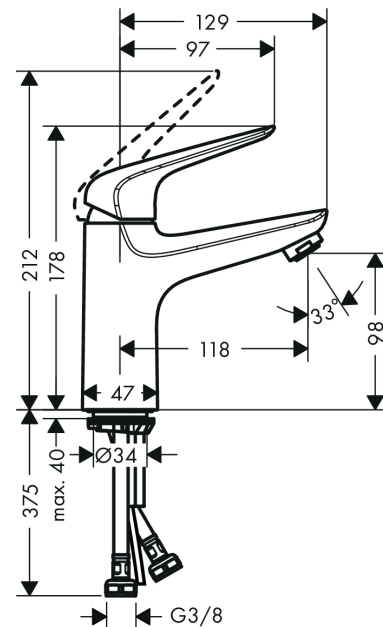

Novus

Single lever basin mixer 100 CoolStart with push-open waste set

Surfaces: **Chrome** Article Number: **71032000**

Description

product features

- consists of: single lever basin mixer, waste set
- ComfortZone 100
- projection 118 mm
- normal spray
- flow rate at 3 bar: 5 l/min
- ceramic cartridge
- temperature limitation adjustable
- suitable for continuous flow water heaters
- push-open waste set G 1¼
- material waste set: synthetic
- connection type: G ¾ connections
- connection dimension: DN15
- cold water in middle position

Technology

Design awards

reddot award 2018
winner

GERMAN
DESIGN
AWARD
SPECIAL
2019

Product image

Scale drawing

Novus
Single lever basin mixer 100 CoolStart with push-open waste set
 Surfaces: **Chrome** Article Number: **71032000**