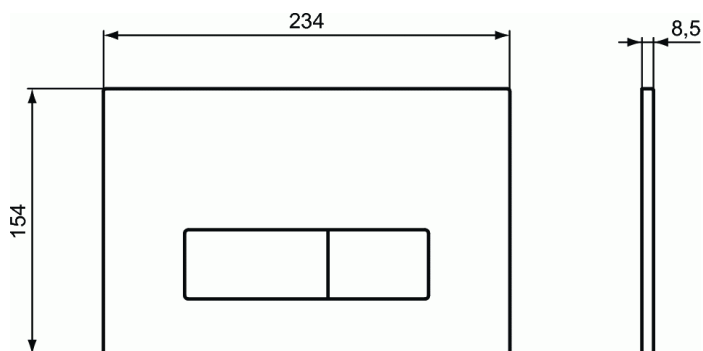

PROSYS

Oleas™ SmartFlush M2 control plate

Oleas™ SmartFlush M2 control plate

Dual flush

Oleas™ M2 mechanical SmartFlush control plate (for combination with SmartFlush kit R018667 - separate order):

- Chrome
- Matt Chrome
- White

SmartFlush kit for combination with Oleas™ M2 mechanical SmartFlush control plate R018667

FINISHES*

* AA = Chrome, JG = Matt Chrome, AC = White