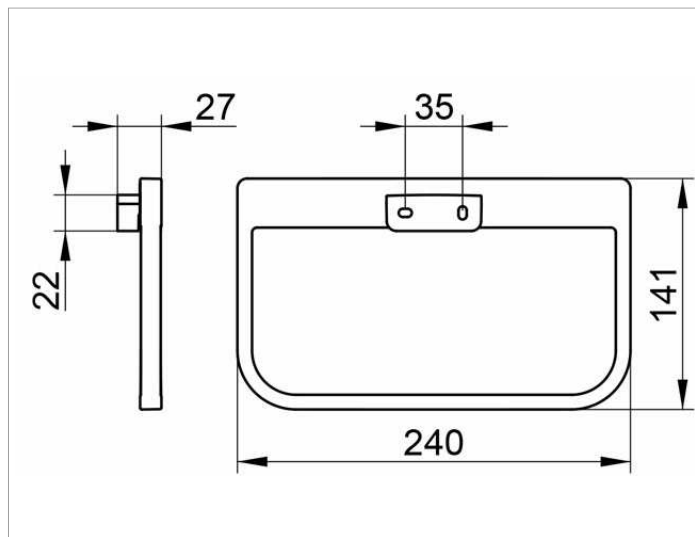

Collection Moll

12721010000 Кольцо для полотенца

ИЗДЕЛИЕ

поверхность

хром

ЧЕРТЕЖ

спецификации

KEUCO COLLECTION MOLL towel ring 1272010000

Chrome-plated towel ring in an esthetic design with slightly rounded edges, closed form, rectangular, bottom edges are rounded, towel ring swivels, anti-static, easy to clean

Width 9-7/16", Height 9-9/16"

The towel ring is fitted with two hidden fixing points  
incl. corrosion-free mounting material