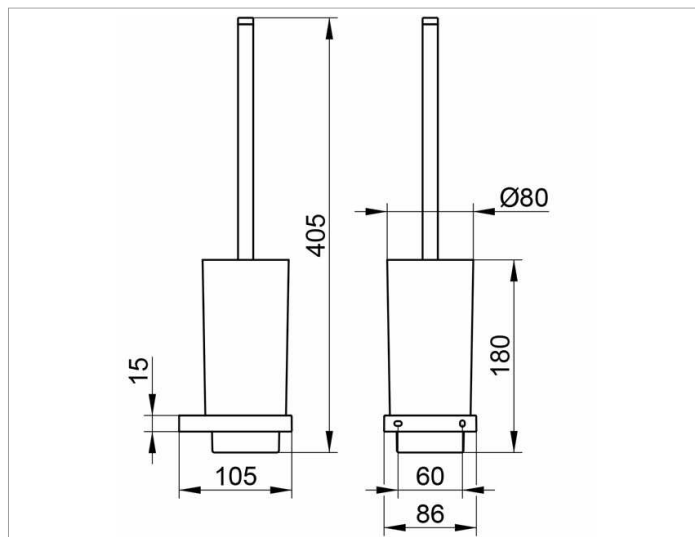

## ОПИСАНИЕ ИЗДЕЛИЯ

в комплекте с хрустальной матовой колбой и ершом с ручьяткой, запасной головкой ершика

## спецификации

KEUCO EDITION 11 Toilet brushes 11164039000  
brushed bronze toilet brush set in clear-cut design and geometric shapes,  
Wall model, complete with frosted crystal glass insert and brush with handle and brush head replacement  
removable frosted crystal used for easy cleaning  
Height 7-1/16" (height includes brush 15-15/16"), diameter 3-1/8", 4-1/8"  
The toilet brush set has 2 mounting points  
delivery with corrosion resistant mounting hardware