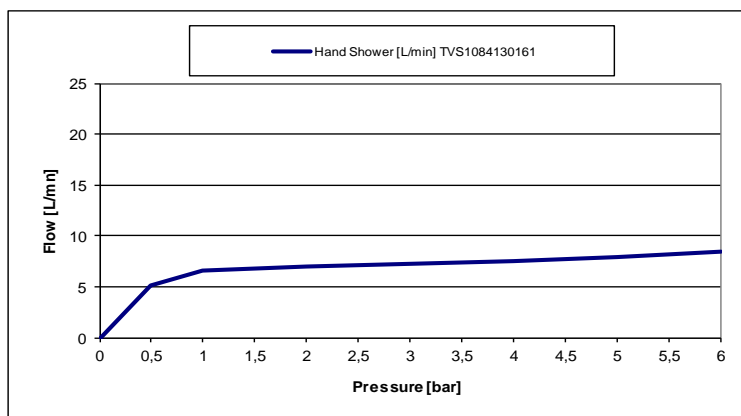

EMBRACE PLUS HAND SHOWER 9.5L 3JETS

PRODUCT INFORMATION

Model	TVS1084130161
Collection	Embrace Plus
Finish	Polished Chrome
Water Flow at 3 bar	max. 9.5 l/min
Dimensions	H 249 x W 114 x D 56 mm
Flow Restrictor	9.5 l/min
Hose Connection	G ½"
Spray Types	Relax Massage Intense

PRODUCT FEATURES

A comfortable shower experience:

Let yourself be pampered by the shower experience of the wide spray face.

Max. flow volume:
9.5l/min

Jet regulator:

Intuitive jet mode changes via the easy-to-push button. Ergonomically shaped and flush fitting.

Easy to clean:
Easily remove limescale thanks to the flexible nozzles.

FLOW CHART

EMBRACE PLUS HAND SHOWER 9.5L 3JETS

TECHNICAL DRAWING

SPARE PARTS

Article Number	Description	No.	Consists of
TVS10802201000	Flow Restrictor Set	18	Flow Restrictor 5.7 l/min + 9.5 l/min