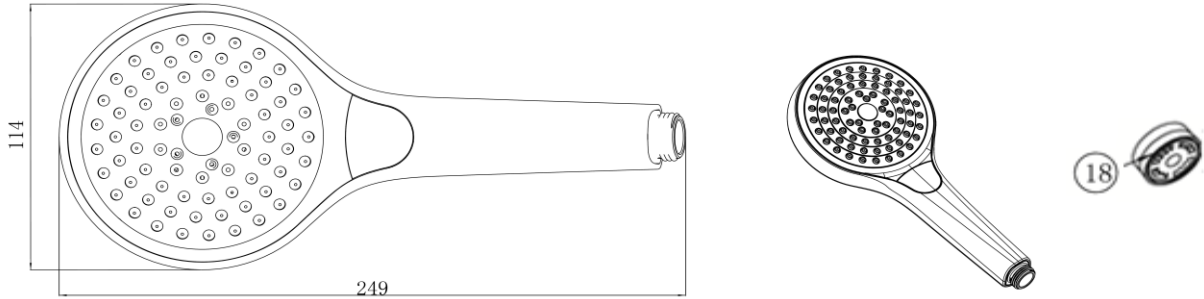

EMBRACE PLUS HAND SHOWER 9.5L 3JETS

PRODUCT INFORMATION

Model	TVS1084130161
Collection	Embrace Plus
Finish	Polished Chrome
Water Flow at 3 bar	max. 9.5 l/min
Dimensions	H 249 x W 114 x D 56 mm
Flow Restrictor	9.5 l/min
Hose Connection	G ½"
Spray Types	Relax Massage Intense

PRODUCT FEATURES

A comfortable shower experience:

Let yourself be pampered by the shower experience of the wide spray face.

Max. flow volume:
9.5l/min

Jet regulator:

Intuitive jet mode changes via the easy-to-push button. Ergonomically shaped and flush fitting.

Easy to clean:
Easily remove limescale thanks to the flexible nozzles.

FLOW CHART

EMBRACE PLUS HAND SHOWER 9.5L 3JETS

TECHNICAL DRAWING

SPARE PARTS

Article Number	Description	No.	Consists of
TVS10802201000	Flow Restrictor Set	18	Flow Restrictor 5.7 l/min + 9.5 l/min