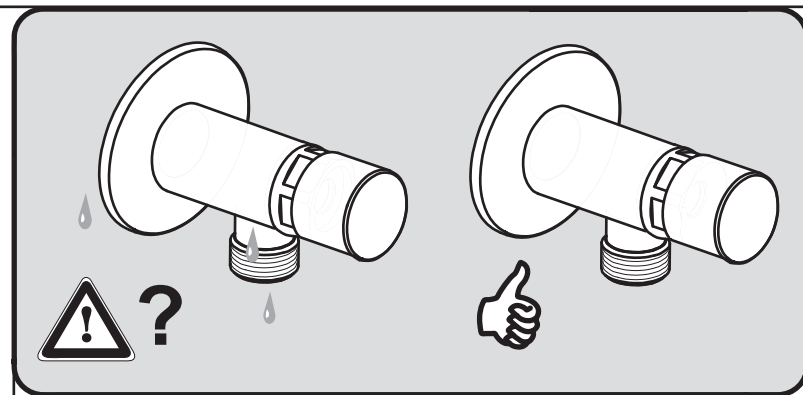

Pos.	Description	Part No.
1	Self closing cartridge Urinal	A 861 469 AA
2	Flow limiter 9 l/min	A 861 468 NU
3	Escutcheon G1/2	A 861 462 AA

Ideal Standard International NV
 Corporate Village - Gent Building
 Da Vincilaan 2
 1935 Zaventem
 Belgium

www.idealstandardinternational.com

Ideal Standard

ALPHA SELF-CLOSING

A 6851..

0620

 P	bar	MIN. 0,5 	MAX. 5 	 Q (3 bar) l/min
 T	°C	— MAX. 80	— MIN. 10 