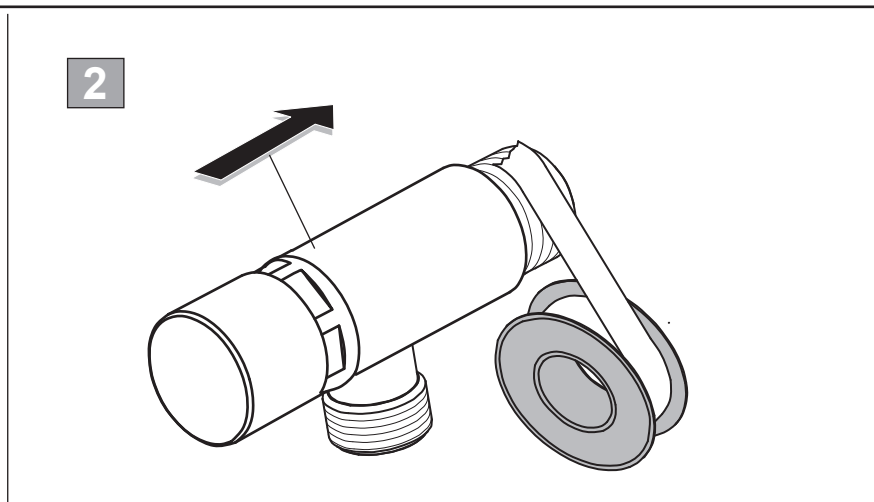

Pos.	Description	Part No.
1	Self closing cartridge Urinal	A 861 469 AA
2	Flow limiter 9 l/min	A 861 468 NU
3	Escutcheon G1/2	A 861 462 AA

Ideal Standard International NV
 Corporate Village - Gent Building
 Da Vincilaan 2
 1935 Zaventem
 Belgium

www.idealstandardinternational.com

Ideal Standard

ALPHA SELF-CLOSING

A 6851..

0620

 P	bar	MIN. 0,5 	MAX. 5 	 Q (3 bar) l/min
 T	°C	— MAX. 80	— MIN. 10 