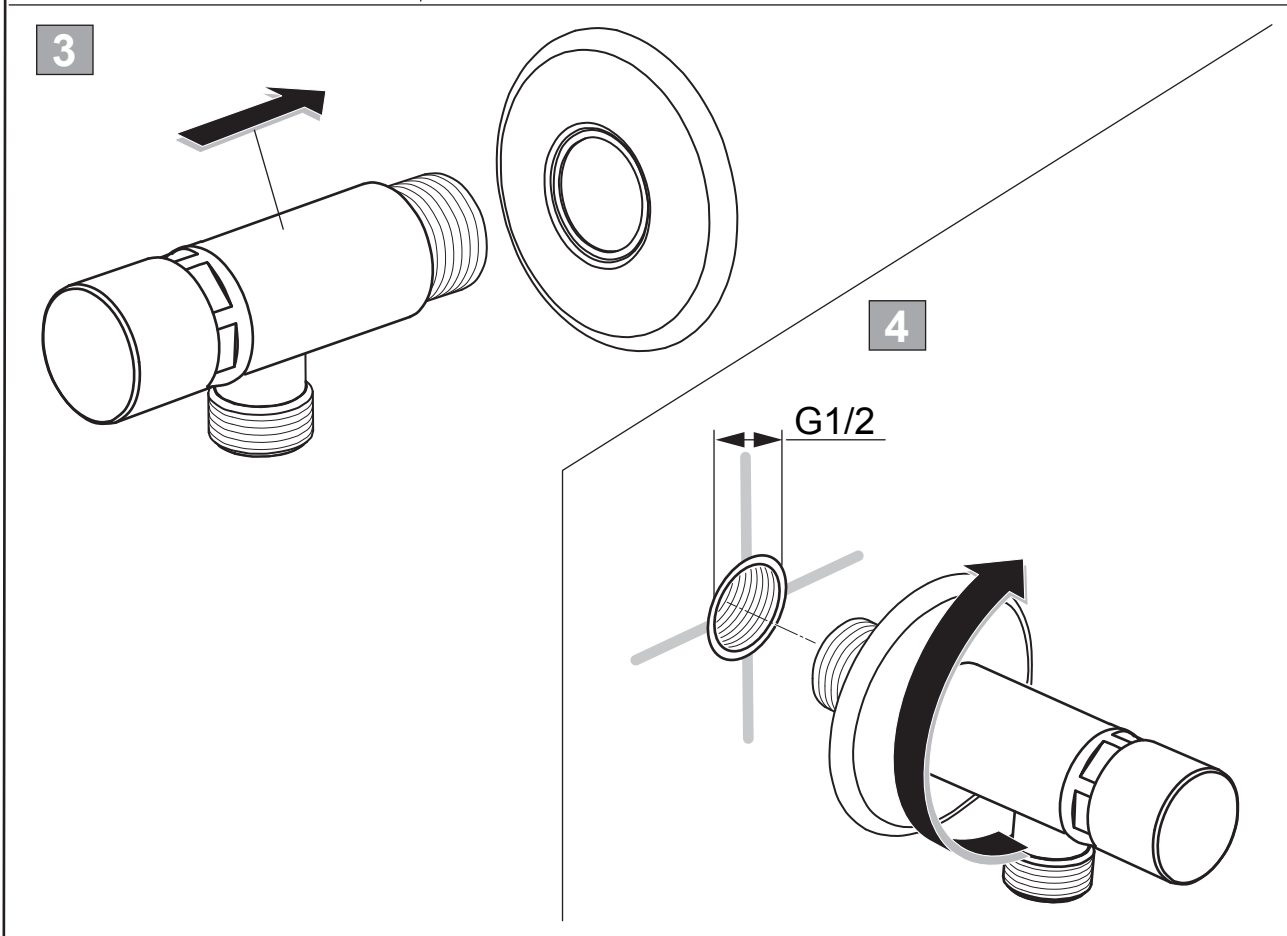

Pos.	Description	Part No.
1	Self closing cartridge Urinal	A 861 469 AA
2	Flow limiter 9 l/min	A 861 468 NU
3	Escutcheon G1/2	A 861 462 AA

Ideal Standard International NV
 Corporate Village - Gent Building
 Da Vincilaan 2
 1935 Zaventem
 Belgium

www.idealstandardinternational.com

Ideal Standard

ALPHA SELF-CLOSING

A 6851..

0620

 P	bar	MIN. 0,5 	MAX. 5 	 Q (3 bar) l/min
 T	°C	— MAX. 80	— MIN. 10 