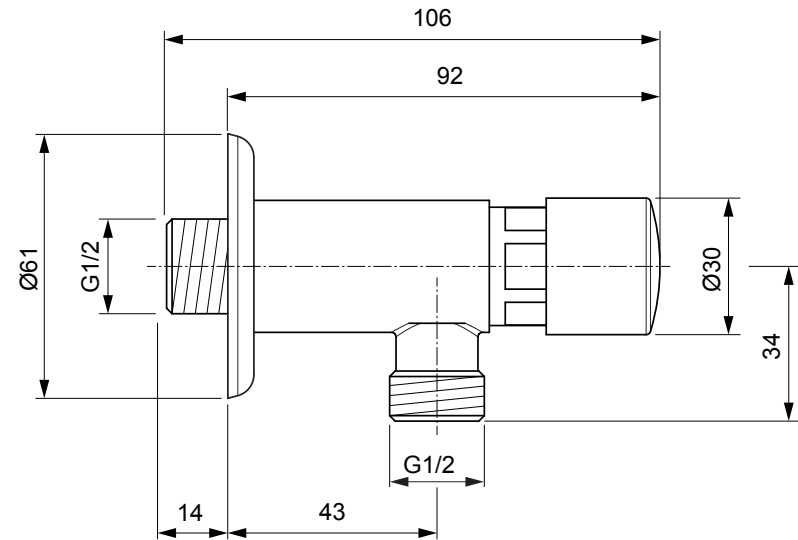

Pos.	Description	Part No.
1	Self closing cartridge Urinal	A 861 469 AA
2	Flow limiter 9 l/min	A 861 468 NU
3	Escutcheon G1/2	A 861 462 AA

Ideal Standard International NV
 Corporate Village - Gent Building
 Da Vincilaan 2
 1935 Zaventem
 Belgium

www.idealstandardinternational.com

Ideal Standard

ALPHA SELF-CLOSING

A 6851..

0620

 P	bar	MIN. 0,5 	MAX. 5 	 Q (3 bar) l/min
 T	°C	— MAX. 80	— MIN. 10 