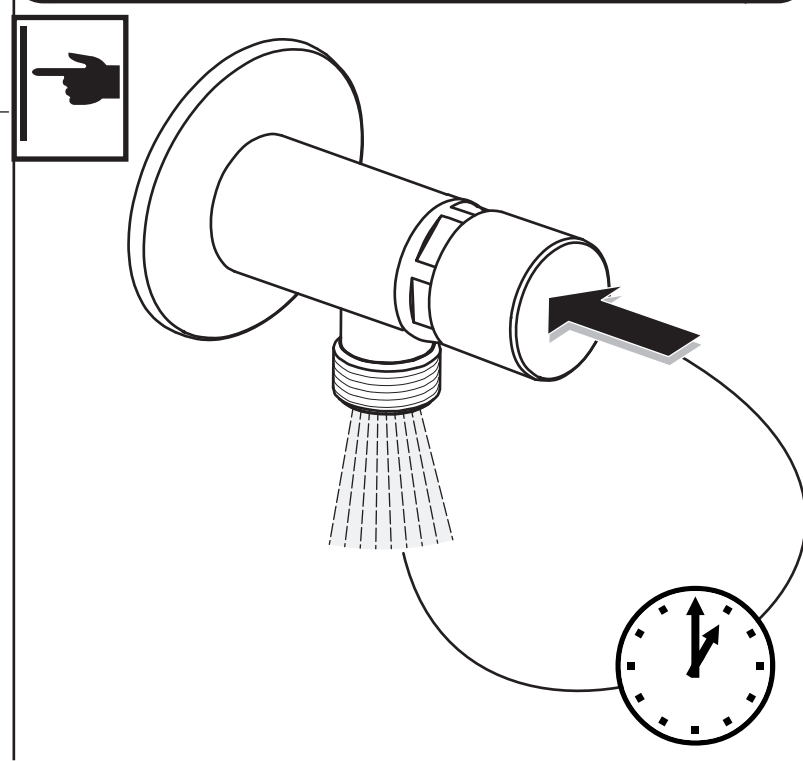

Pos.	Description	Part No.
1	Self closing cartridge Urinal	A 861 469 AA
2	Flow limiter 9 l/min	A 861 468 NU
3	Escutcheon G1/2	A 861 462 AA

Ideal Standard International NV
 Corporate Village - Gent Building
 Da Vincilaan 2
 1935 Zaventem
 Belgium

www.idealstandardinternational.com

Ideal Standard

ALPHA SELF-CLOSING

A 6851..

0620

 P	bar	MIN. 0,5 	MAX. 5 	 Q (3 bar) l/min
 T	°C	— MAX. 80	— MIN. 10 