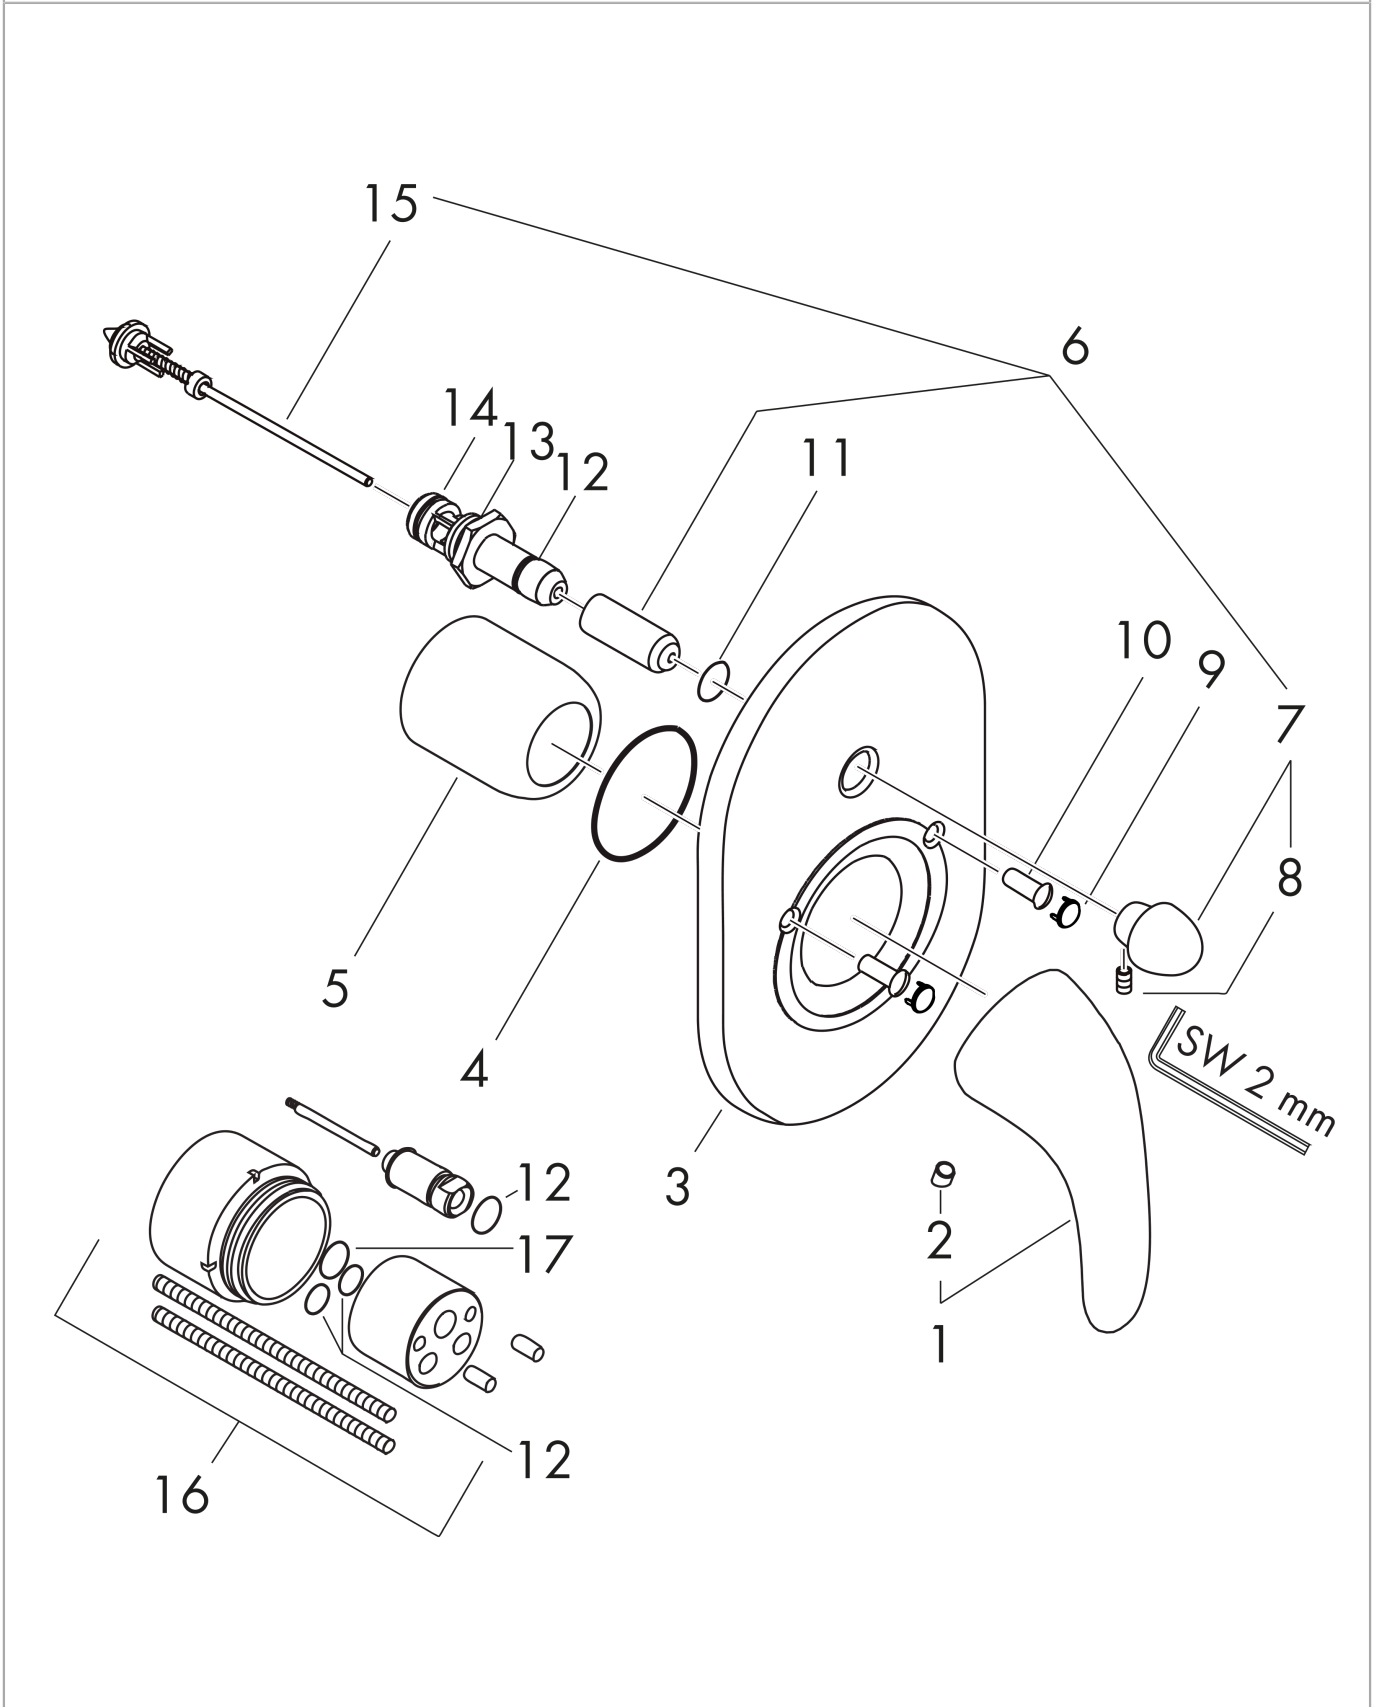

Focus E
Single lever bath mixer for concealed installation
 Surfaces: **Chrome** Article Number: **31745000**

Exploded Drawing

Year of production: 04/15 - 12/16

Focus E**Single lever bath mixer for concealed installation**Surfaces: **Chrome** Article Number: **31745000****Spare part list**Year of production: **04/15 - 12/16**

Pos.	Description	Article Number	PC	PU
1	handle	31791000	10	1
2	screw cover	94191000	1	1
3	escutcheon bath/shower mixer	95011000	10	1
4	O-Ring 48x3	95508000	1	1
5	flange	95010000	8	1
6	diverter assy with sleeve and handle	95015000	14	1
7	diverter knob cpl.	95013000	5	1
8	hollow set screw M4x10	97667000	1	1
9	cover cap	95433000	2	1
10	hollow screw	96065000	2	1
11	O-ring 14x3	98130000	1	1
12	O-ring 10x1,5	98123000	1	1
13	O-ring 16x2,5	98134000	1	1
14	O-ring 13x2	98128000	1	1
15	selector assy	96937000	6	1
16	extension set 28 mm tub mixer	32498000	16	1
17	O-ring 12x1,5	98430000	1	1
a	concealed item	31741180	99	1