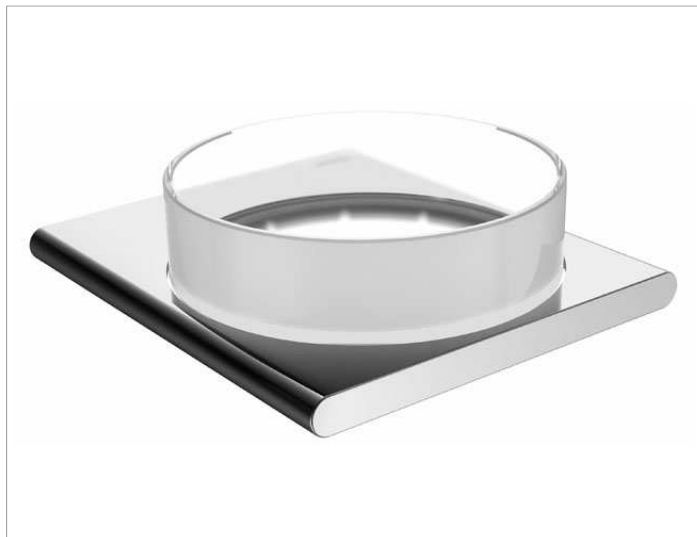

Edition 400

11549019000 Полочка

**ИЗДЕЛИЕ**

**ОПИСАНИЕ ИЗДЕЛИЯ**

в комплекте с хрустальной чашей, матовая

**поверхность**

хром

**ЧЕРТЕЖ**

**спецификации**

KEUCO Edition 400 Utensil tray, 11549019000  
Crystal utensil tray in sculptural design,  
chrome-plated holder with slightly rounded edges,  
complete with removable crystal soap dish, matt,  
easy to clean,  
width 4-1/8", height 1-1/2", depth 4-3/4",  
the holder is fitted concealed,  
delivery includes anti-corrosion fixings