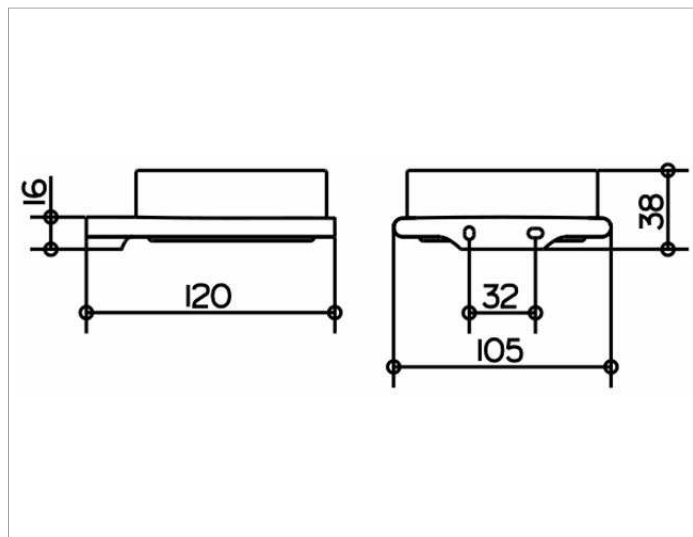

Edition 400

11549019000 Полочка

**ИЗДЕЛИЕ**

**ОПИСАНИЕ ИЗДЕЛИЯ**

в комплекте с хрустальной чашей, матовая

**поверхность**

хром

**ЧЕРТЕЖ**

**спецификации**

KEUCO Edition 400 Utensil tray, 11549019000  
Crystal utensil tray in sculptural design,  
chrome-plated holder with slightly rounded edges,  
complete with removable crystal soap dish, matt,  
easy to clean,  
width 4-1/8", height 1-1/2", depth 4-3/4",  
the holder is fitted concealed,  
delivery includes anti-corrosion fixings