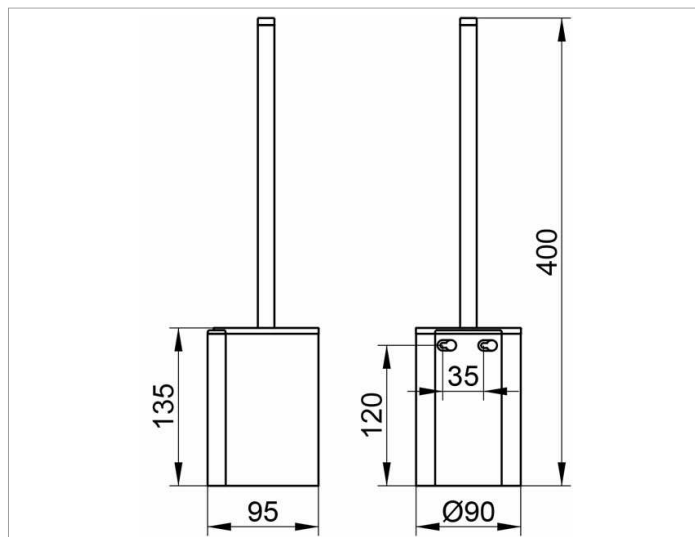

Plan

14972070100 Туалетный гарнитур

ИЗДЕЛИЕ

ЧЕРТЕЖ

ОПИСАНИЕ ИЗДЕЛИЯ

в комплекте с черной пластиковой колбой, ершом с ручкой и запасной головкой ершика

поверхность

нержавеющая сталь

спецификации

KEUCO PLAN toilet brush set 14972070100

high grade stainless steel toilet brush set in a stylish yet functional design

wall mounted model complete with opaque synthetic insert black, brush and spare brush head black,

removable synthetic insert for easy cleaning

height 5-5/16" (height including the brush 15-3/4"), diameter 3-9/16", projection 3-3/4"

The toilet brush is fitted with 2 hidden fixing points

incl. corrosion-free mounting material