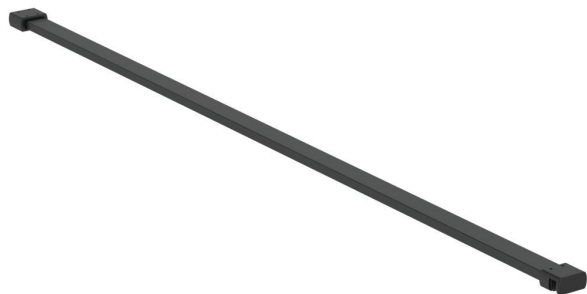

CONNECT 2

Straight bracing bracket for Wet room panel

Straight bracing bracket for Wet room panel

- Straight bracing bracket 1000 mm

FINISHES*

VA

V3

* VA = Chrome, V3 = Silk Black (Matt Black)