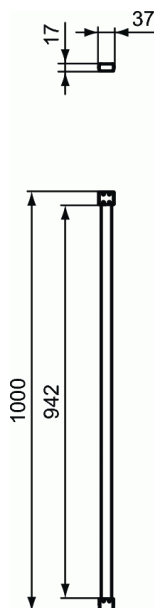

CONNECT 2

Straight bracing bracket for Wet room panel

Straight bracing bracket for Wet room panel

- Straight bracing bracket 1000 mm

FINISHES*

VA

V3

* VA = Chrome, V3 = Silk Black (Matt Black)