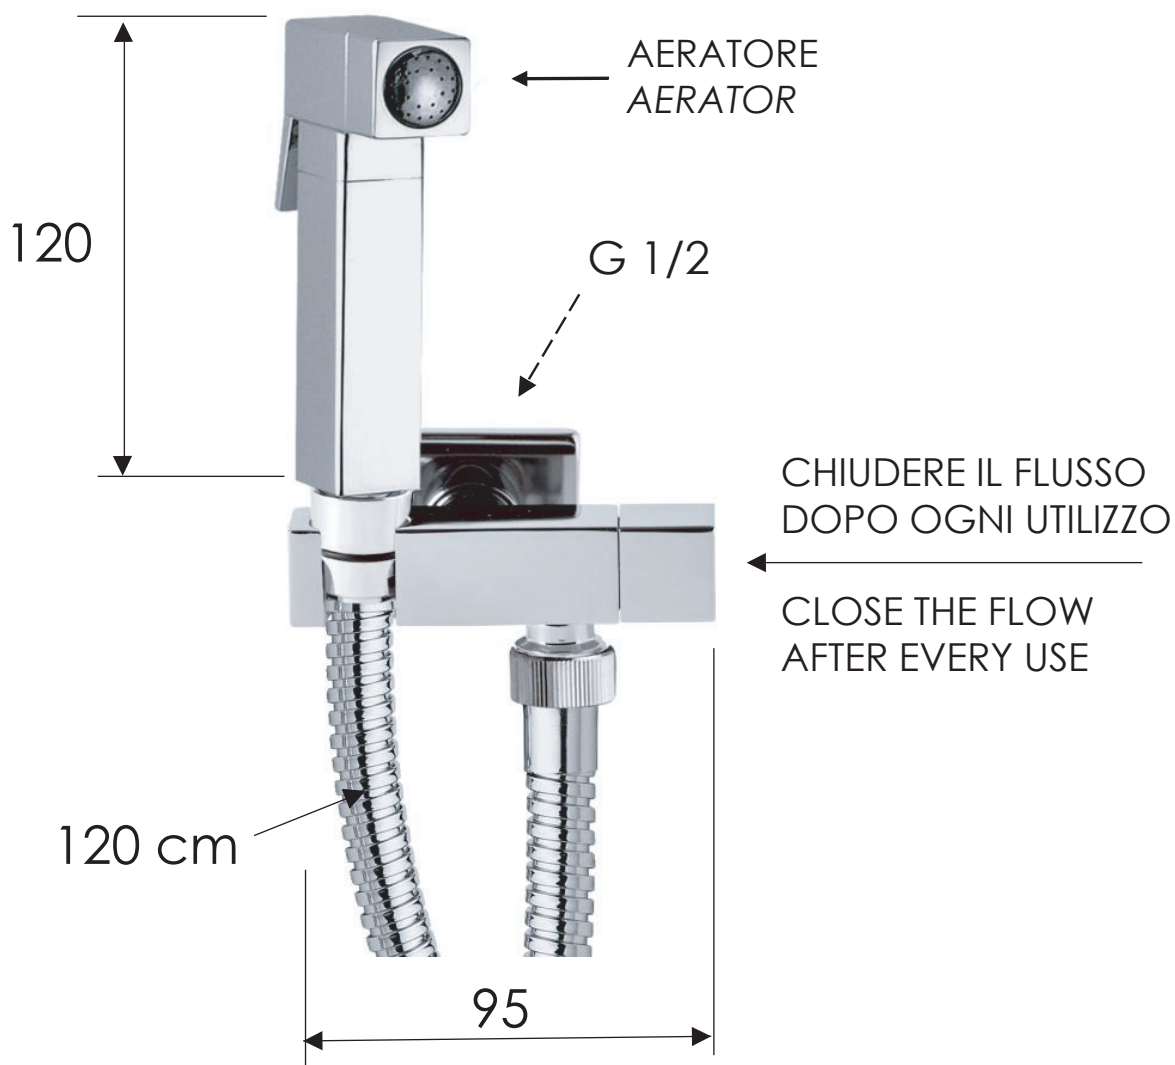

REMER

RUBINETTERIE

SCHEDA TECNICA

ART. COD.

TECHNICAL FEATURES

332RES336

MATERIALI / MATERIALS

OTTONE CROMATO / CHROME PLATED BRASS