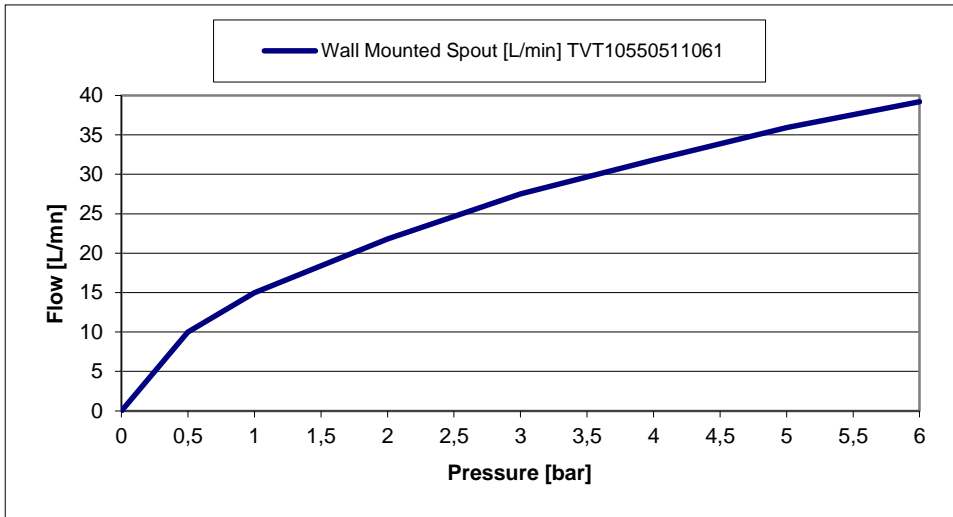

O.NOVO START WALL MOUNTED BATH SPOUT WITHOUT DIVERTER

FLOW CHART

EXPLOSION DRAWING AND SPARE PARTS

Explosion Drawing	Article Number	Description	No.	Consists of
	N/A	N/A	1	connector
	N/A	N/A	2	O-ring
	N/A	N/A	3	O-ring
	N/A	N/A	4	screw
	TVP00001022061	Cover Plate	5	plate
	N/A	N/A	6	screw
	N/A	N/A	7	spout
	N/A	N/A	8	O-ring
	TVP00000511000	Aerator	9	aerator
	N/A	N/A	10	Allen key
	N/A	N/A	11	knob