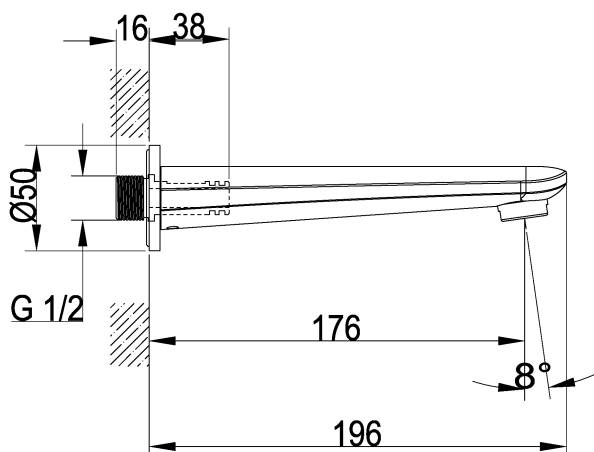

PRODUCT FEATURES

TECHNICAL DRAWING