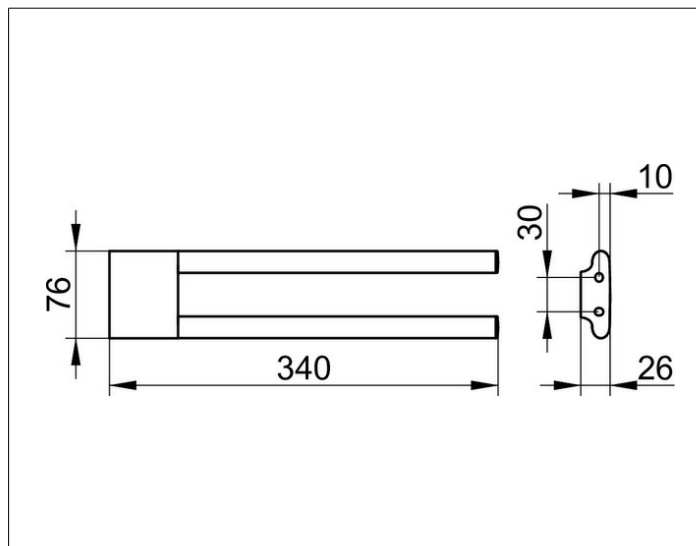

Edition 400

11519030000 Полотенцедержатель

ИЗДЕЛИЕ

ЧЕРТЕЖ

ОПИСАНИЕ ИЗДЕЛИЯ

двойной, неповоротный

ПОВЕРХНОСТЬ

Бронза шлифованная

ГАБАРИТЫ

340 mm

СПЕЦИФИКАЦИИ

KEUCO Edition 400 towel holder, 11519030000
brushed bronze towel holder, 2 pieces,
sculptural design,
with slightly rounded edges,
two side by side,
fixed arms, made of oval tubes,
antistatic, easy to clean,
depth 13-3/8", width 3", height 1",
the towel holder is fitted concealed,
delivery included anti-corrosion fixings