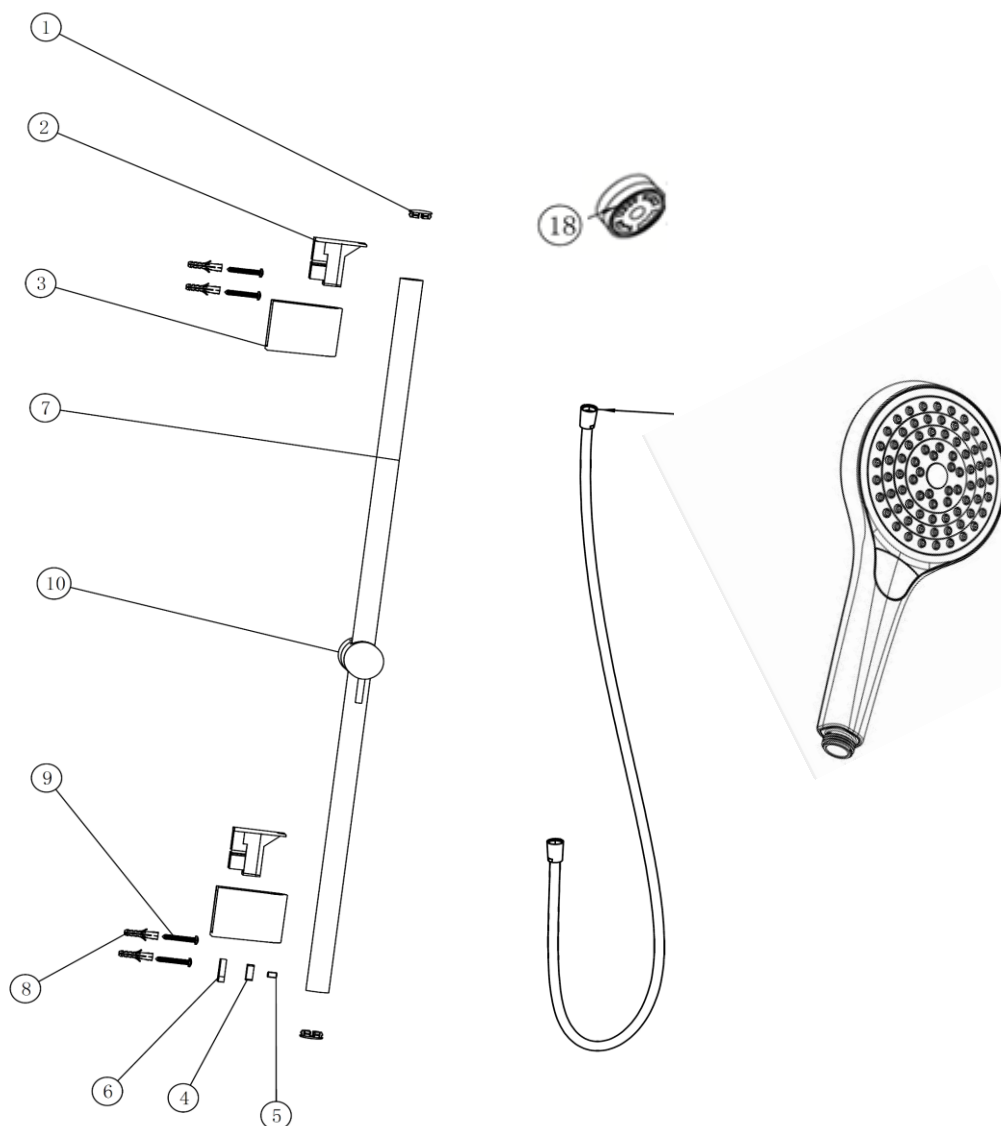

### Shower hose with anti-twist protection:

Flexible and kink-resistant plastic hose with anti-twist protection.

### Freely positionable wall mounting of the rail (600mm):

Suitable for existing drill holes.

FLOW CHART

# EMBRACE PLUS SHOWER SET 900 3JETS

## SPARE PARTS

Article Number	Description	No.	Consists of
TVS10802201000	Flow Restrictor Set	18	Flow Restrictor 5.7 l/min + 9.5 l/min
TVS10801006000	Fixation Kit incl. Wall Bracket	2, 3, 4, 5, 6, 8, 9	2. Cover Plate, 3. Wall Bracket 4. Locking Plate, 5. Locking Clamp 6. Set Screw, 8. Wall anchor Set 9. Screw Set