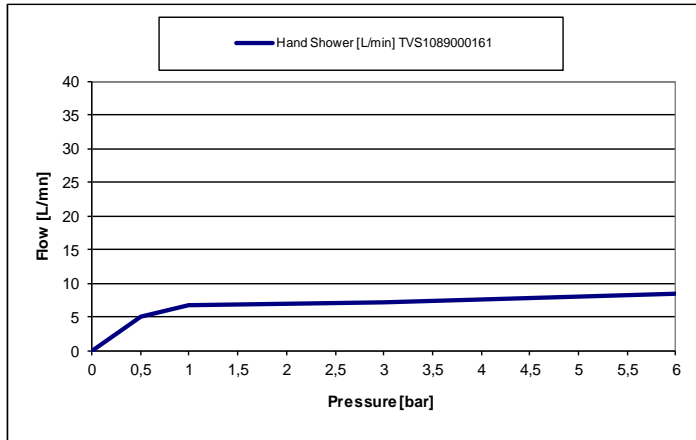

## PRODUCT INFORMATION

Model	TVS1089000161
Collection	Embrace Plus
Finish	Polished Chrome
Water Flow at 3 bar	max. 9.5 l/min
Dimensions	990 mm
Hose Length	1.6 m
Shower Rod Material	Brass
Flow Restrictor	9.5 l/min
Hand Shower	TVS1084140161
Hose Connection	G ½"
Spray Type	Relax Massage Intense

### Max. flow volume:

9.5l/min

### Freely positionable wall mounting of the rail (600mm):

Suitable for existing drill holes.

FLOW CHART