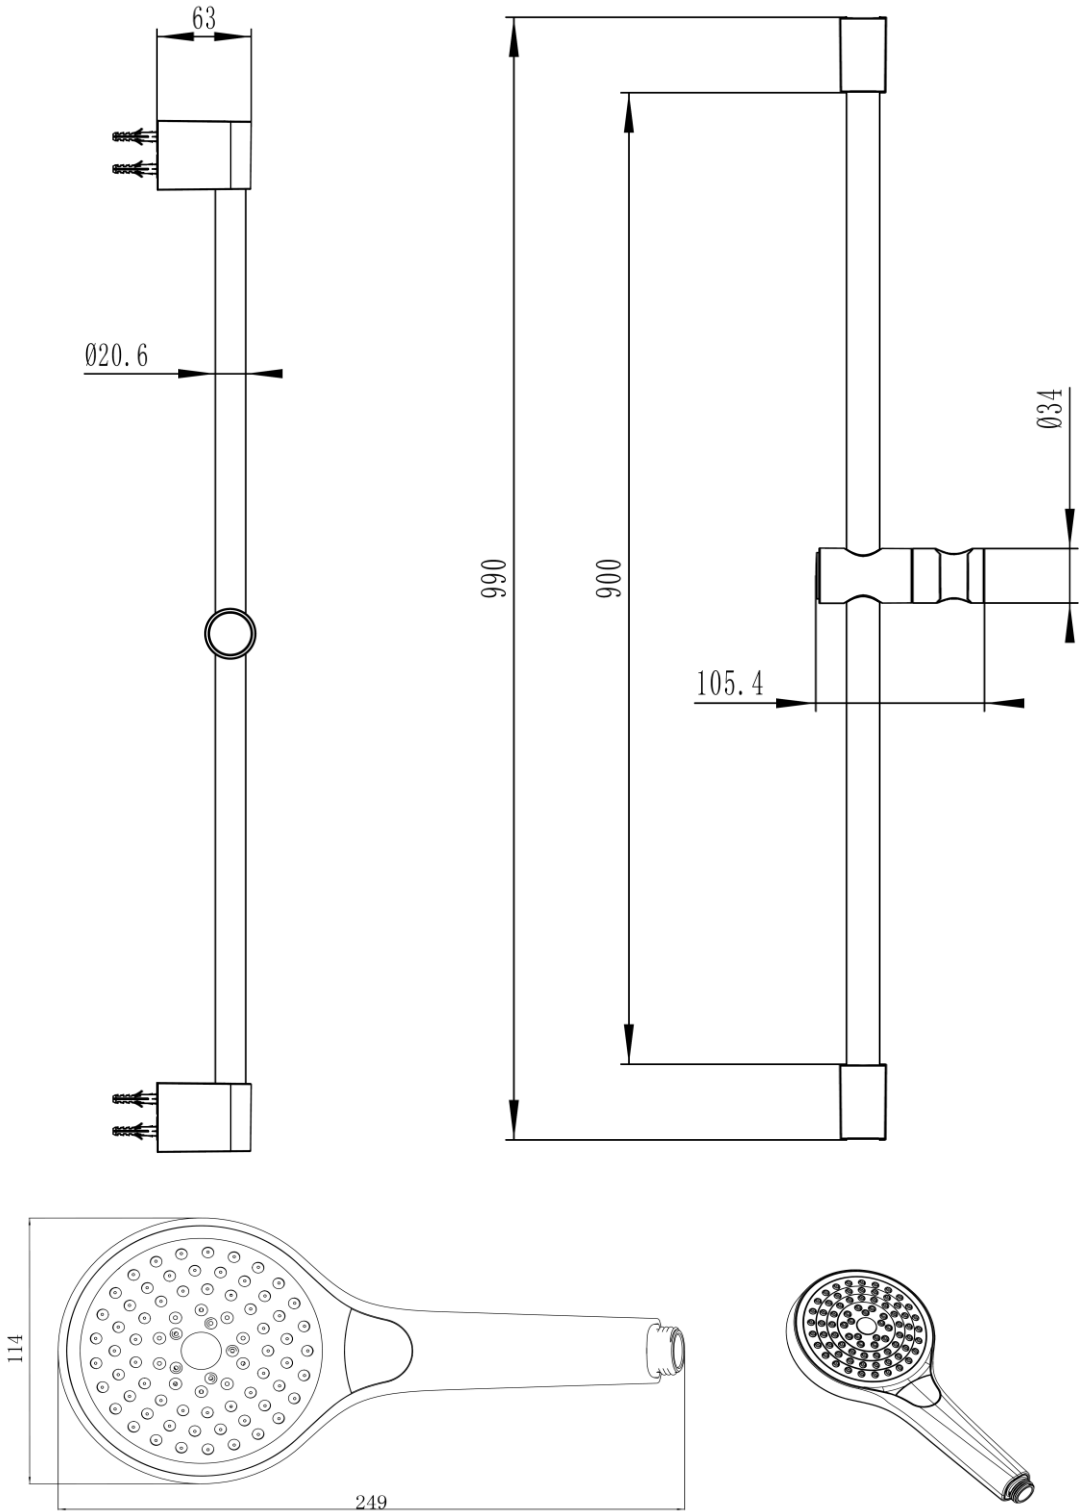

## PRODUCT INFORMATION

Model	TVS1089000161
Collection	Embrace Plus
Finish	Polished Chrome
Water Flow at 3 bar	max. 9.5 l/min
Dimensions	990 mm
Hose Length	1.6 m
Shower Rod Material	Brass
Flow Restrictor	9.5 l/min
Hand Shower	TVS1084140161
Hose Connection	G ½"
Spray Type	Relax Massage Intense

### Freely positionable wall mounting of the rail (600mm):

Suitable for existing drill holes.

FLOW CHART

## TECHNICAL DRAWING

## SPARE PARTS

Article Number	Description	No.	Consists of
TVS10802201000	Flow Restrictor Set	18	Flow Restrictor 5.7 l/min + 9.5 l/min
TVS10801006000	Fixation Kit incl. Wall Bracket	2, 3, 4, 5, 6, 8, 9	2. Cover Plate, 3. Wall Bracket 4. Locking Plate, 5. Locking Clamp 6. Set Screw, 8. Wall anchor Set 9. Screw Set