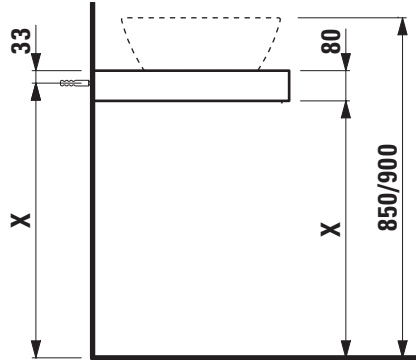

B / mm	Ceramic
250	Palomba 81680.1
395	Living Square 81543.4, 81643.2
	Laufen Pro S 81696.2, 81696.3, 81696.4, 81896.3
	Laufen Pro 81295.3, 81395.1, 81396.1, 81795.1, 81795.2, 81795.3

B / mm	Ceramic
447	Living City 81743.7
	Laufen Pro S 81696.7
298	all other from matrix for washtops Case

X = The exact height must be set during installation.