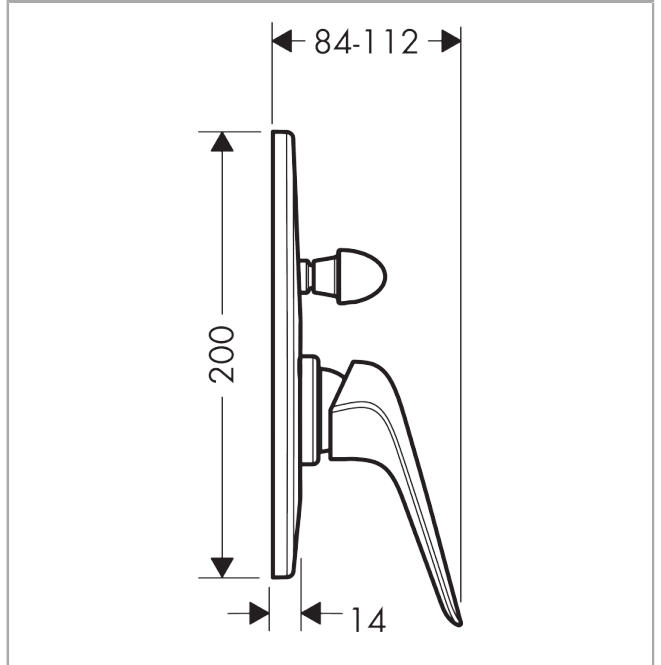

Novus
Single lever bath mixer for concealed installation
 Surfaces: **Chrome** Article Number: **71047000**

Description

product features

- connection type: basic set
- ceramic cartridge
- min. operating pressure: 1 bar
- max. operating pressure: 10 bar
- temperature limitation adjustable
- with automatic resetting

Product image

Scale drawing

Flowchart