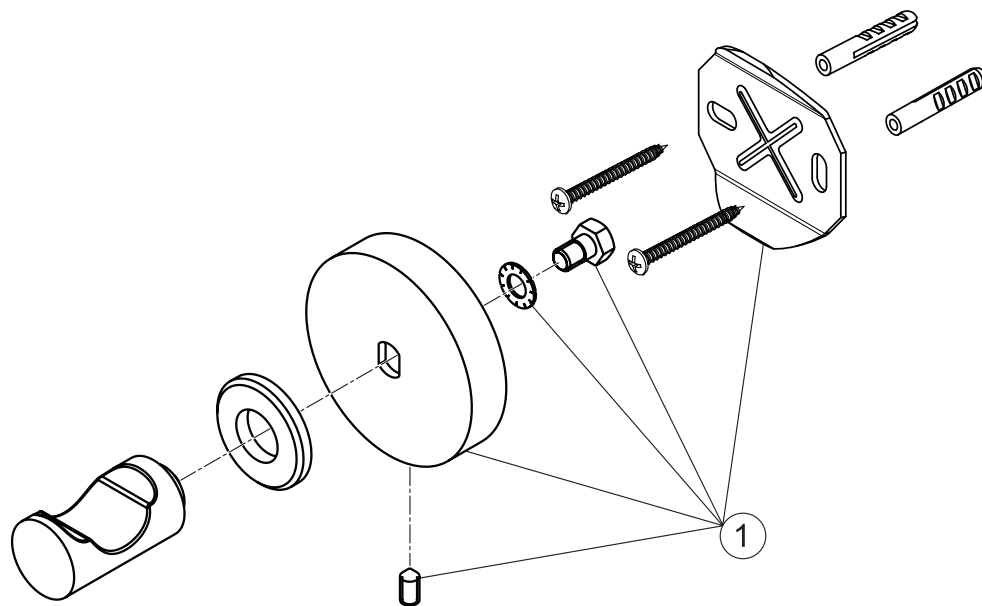

Ideal Standard

IOM

A 9115 AA

1115 / MTAc A9115

Position

1 = A 963 259 AA

Ideal Standard International NV
Corporate Village - Gent Building
Da Vincilaan 2
1935 Zaventem
Belgium
www.idealstandardinternational.com