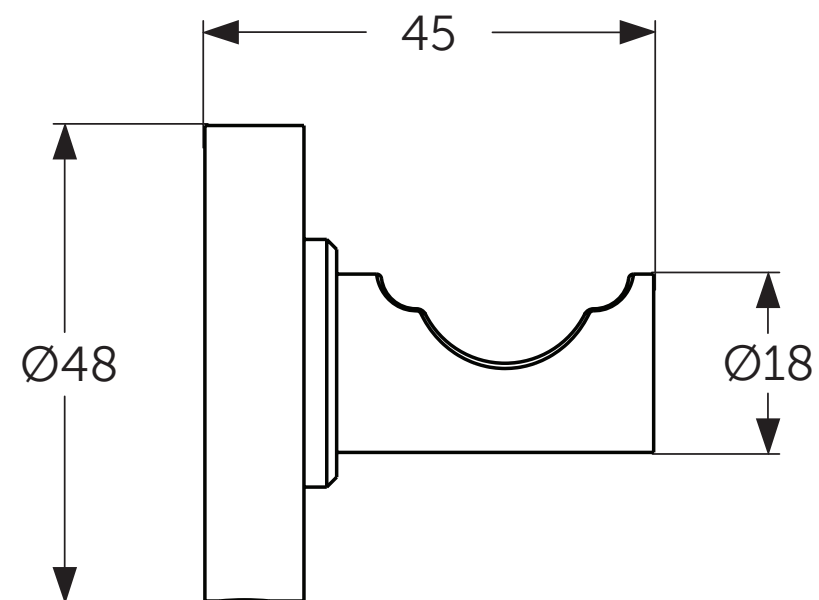

Ideal Standard

IOM

A 9115 AA

1115 / MTAc A9115

Position

1 = A 963 259 AA

Ideal Standard International NV
Corporate Village - Gent Building
Da Vincilaan 2
1935 Zaventem
Belgium
www.idealstandardinternational.com