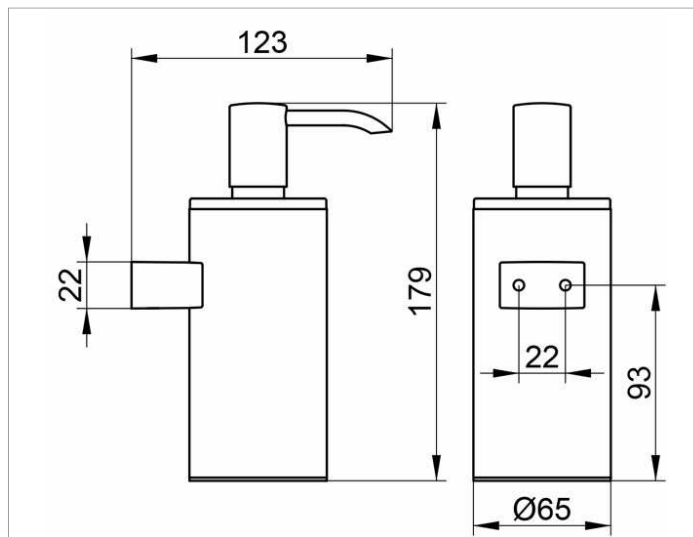

Plan

14953010100 Дозатор

ИЗДЕЛИЕ**ОПИСАНИЕ ИЗДЕЛИЯ**

настенная модель
в комплекте с держателем,
пластиковой колбой и насосиком
объем: прибл. 250 мл
дозировочный объем: прибл. 0,5 мл/нажатие

поверхность

хром

ЧЕРТЕЖ**спецификации**

KEUCO PLAN lotion dispenser 14953010100, for wall installation (8.45 oz)

Chrome-plated lotion dispenser in a stylish yet functional design
Wall mounted model complete with a removable synthetic insert
For easy cleaning and filling,

An exchangeable, high-class and long-lasting pump,

Capacity: 8.45 oz, for standard liquid soap,

Dosage: approx. 0.02 oz/stroke,

Base diameter: 2-9/16", height 7-1/16",

Projection: 4-13/16"

The lotion dispenser is fitted with 2 hidden fixing points
incl. corrosion-free mounting material