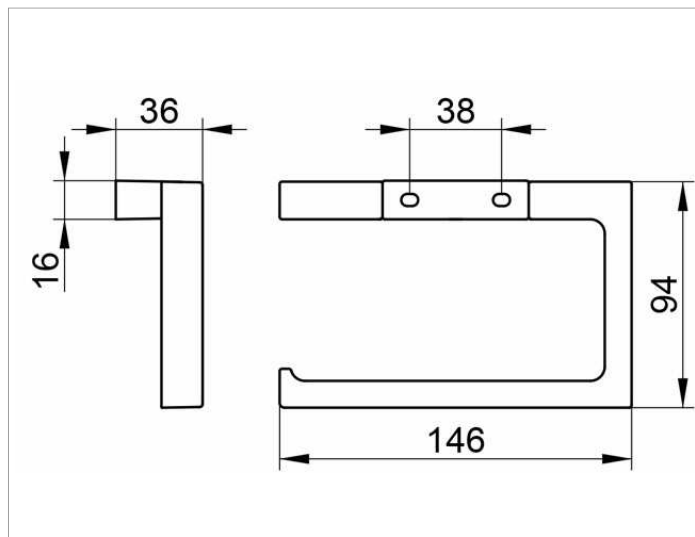

### ОПИСАНИЕ ИЗДЕЛИЯ

открытая форма  
для рулонов шириной до 120 мм

### спецификации

KEUCO EDITION 11 toilet paper holder 11162030000  
chromed toilet paper holder in a clear-cut design and geometric shapes,  
easy to clean, wall-mount  
open design  
for rolls up to 4-3/4"  
Width 5-3/4", height 3-11/16", overhang 1-7/16"  
delivery with corrosion resistant mounting hardware